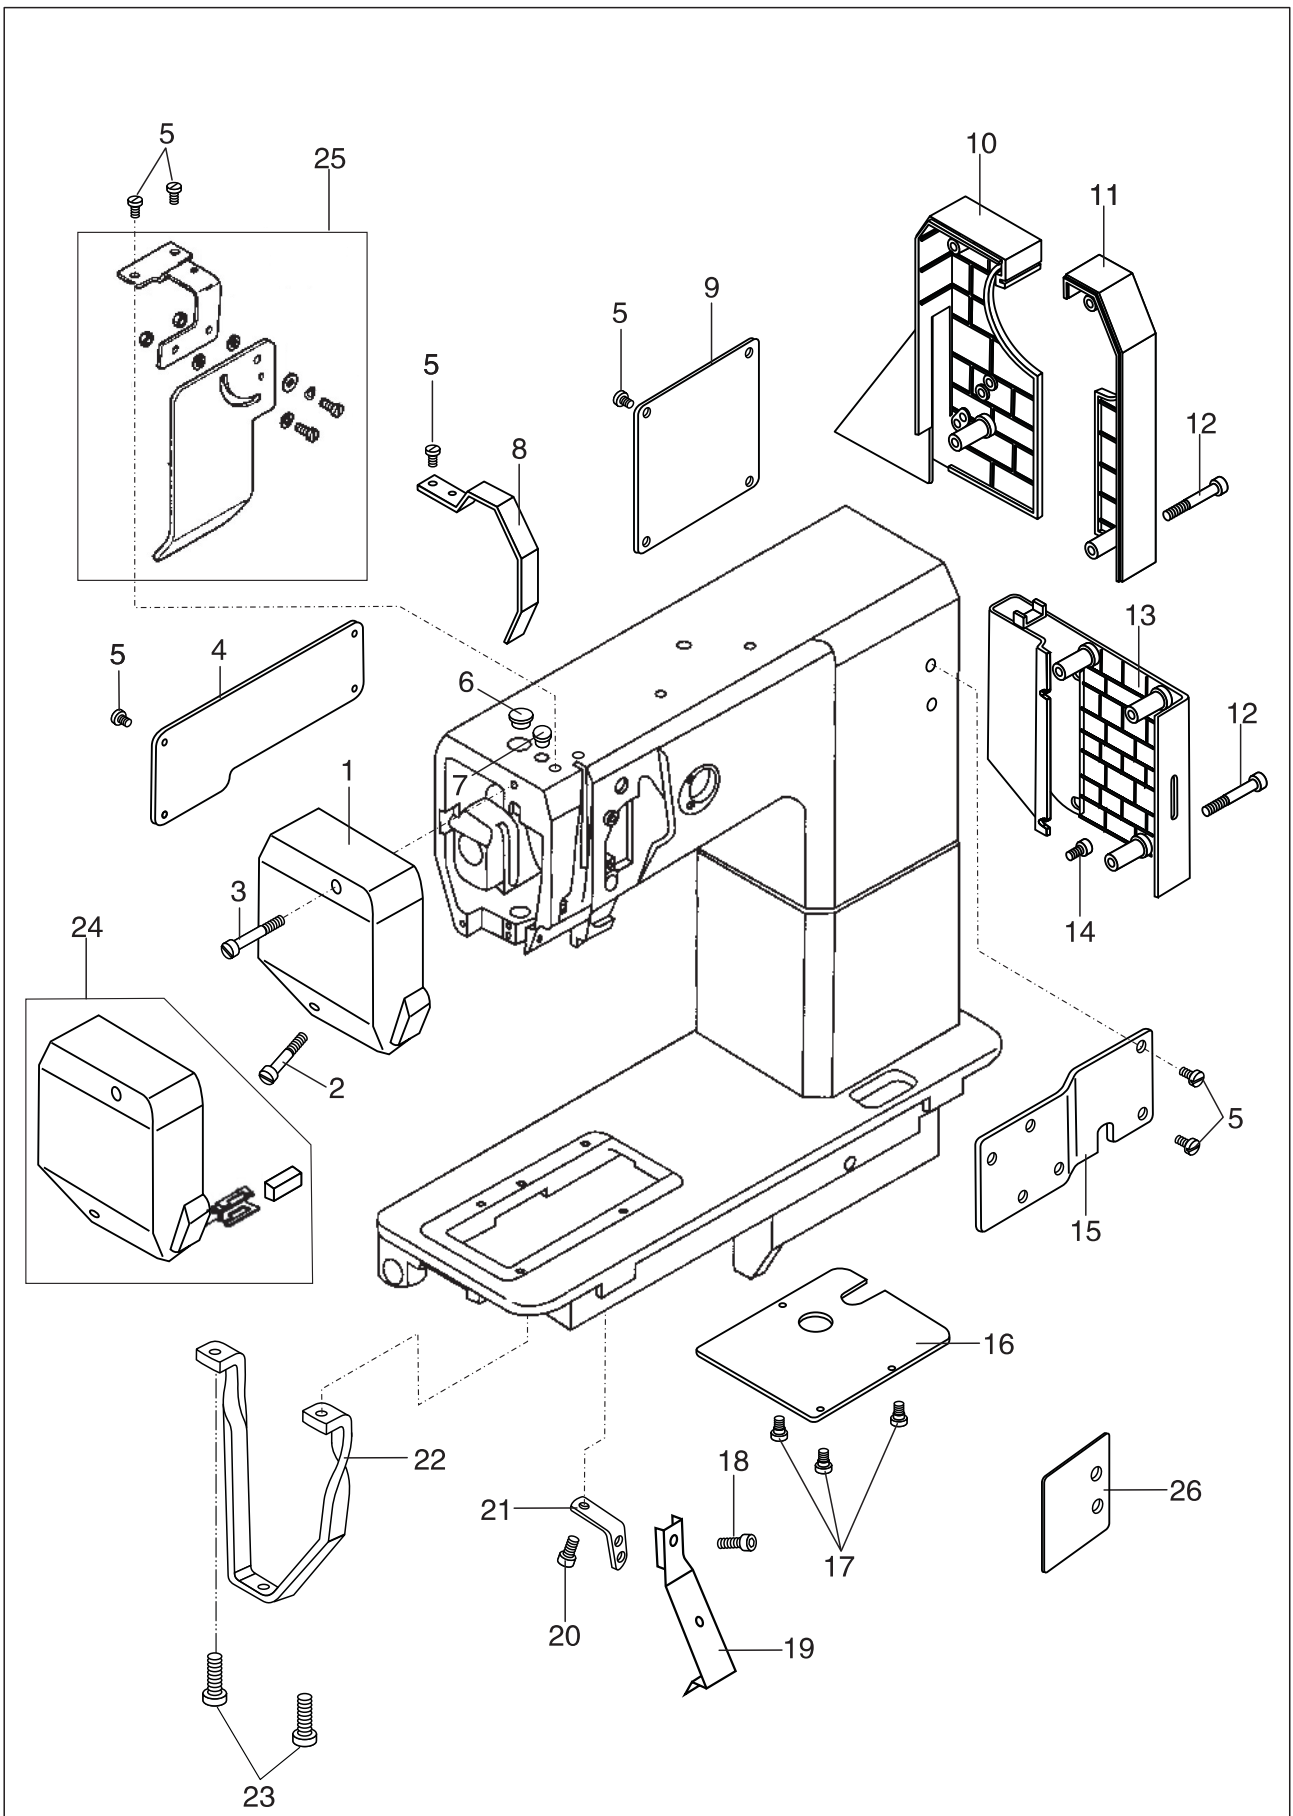

1. Casting mechanism

1. Casting mechanism

No	PARTS NO.	PARTS NAME	QTY						REMARK
			621	621CX	621-D1	621CX-D1	621-D2	621CX-D2	
1	274WF2-009	Face plate	1	1	/	/	/	/	
2	274WF2-011	Screw	1	1	1	1	1	1	
3	274WF2-010	Screw	1	1	1	1	1	1	
4	274WF2-004	Back cover	1	1	1	1	1	1	
5	274WF2-005	Screw	9	9	12	12	12	12	
6	274WF2-008	Plug	1	1	1	1	1	1	
7	274WF2-007	Plug	1	1	1	1	1	1	
8	274WF2-012	Thread take-up lever guard	1	1	/	/	/	/	
9	274WF2-006	Back cover	1	1	1	1	1	1	
10	274WF6-002	Belt guard	1	1	1	1	1	1	
11	274WF6-001	Belt guard	1	1	1	1	1	1	
12	274WF6-006	Screw	7	7	7	7	7	7	
13	274WF6-004	Belt guard, lower	1	1	1	1	1	1	
14	90WF2-004	Screw	2	2	2	2	2	2	
15	310WF2-009	Plate, control box	/	/	1	1	1	1	
16	274WF2-024	Bottom plate	1	1	1	1	/	/	
	319WF2-002	Bottom plate	/	/	/	/	1	1	
17	13WF7-015	Screw	3	3	3	3	3	3	
18	18WF3-020	Screw	1	1	1	1	1	1	
19	274WF2-023	Lock plate	1	1	1	1	1	1	
20	89WF7-001B	Screw	2	2	2	2	2	2	
21	274WF2-022	Plate	1	1	1	1	1	1	
22	274WF2-021	Support	1	1	1	1	/	/	
	340WF1-001	Support	/	/	/	/	1	1	
23	22WF2-004	Screw	2	2	2	2	1	1	
	13WF7-015	Screw	/	/	/	/	1	1	
24	310WF2-002	Face plate	/	/	1	1	1	1	
25	310WF2-003	Thread take-up lever guard	/	/	1	1	1	1	
26	274WF2-038	Plate	1	1	/	/	/	/