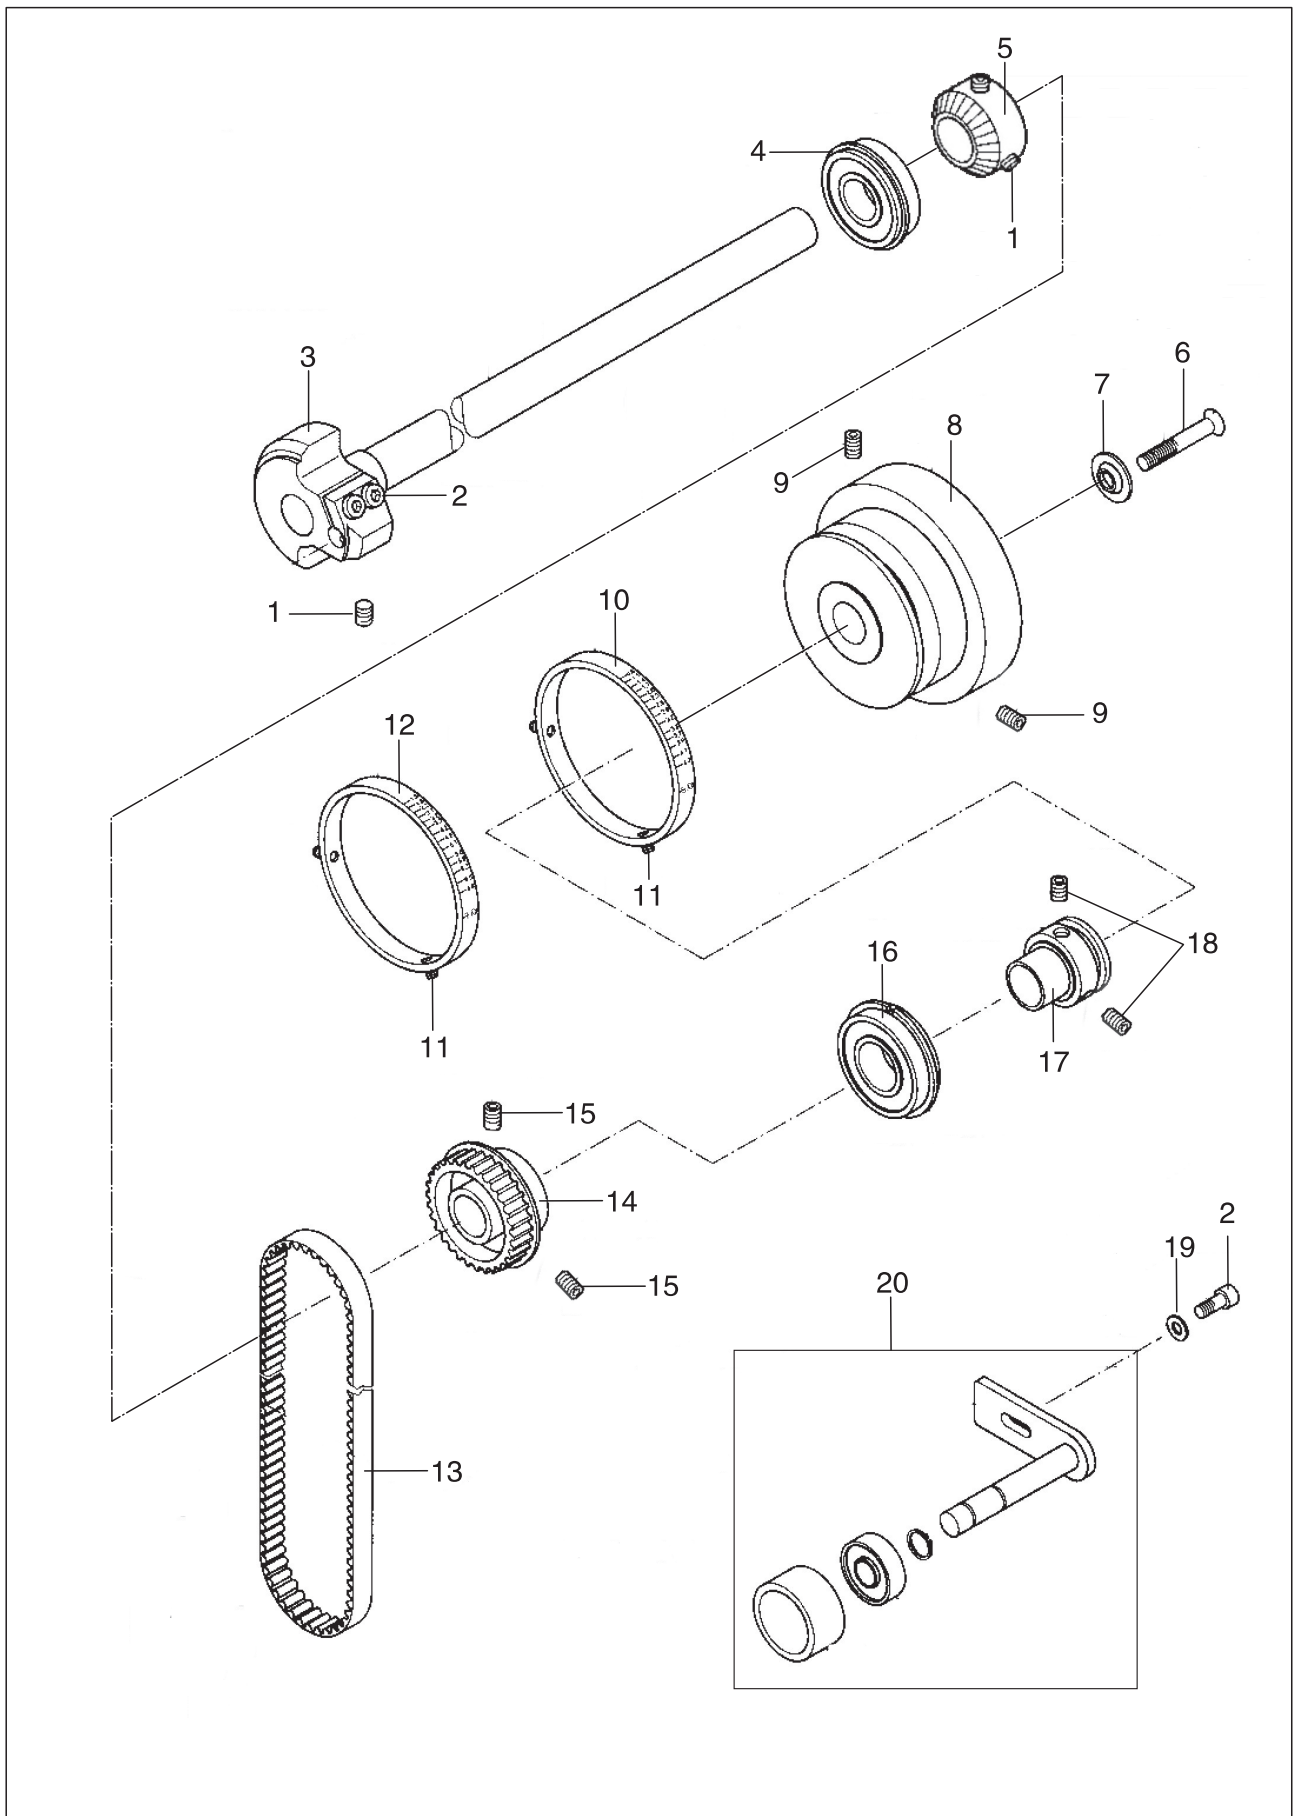

3. Upper shaft mechanism

3. Upper shaft mechanism

No	PARTS NO.	PARTS NAME	QTY						REMARK
			621	621CX	621-D1	621CX-D1	621-D2	621CX-D2	
1	19WF3-005	Screw	3	3	3	3	3	3	
2	80WF6-028	Screw	3	3	3	3	3	3	
3	274WF1-014	Needle bar cam	1	1	1	1	1	1	
4	20X47X14	Bearing	1	1	1	1	1	1	
5	274WF1-015	Driving wheel	1	1	1	1	1	1	
6	274WF1-024	Screw	1	1	1	1	1	1	
7	274WF1-023	Washer	1	1	1	1	1	1	
8	274WF1-020	Handwheel	1	1	1	1	1	1	
9	274WF1-021	Screw	2	2	2	2	2	2	
10	274WF1-022	Stitch length ring	1	/	1	/	/	1	
11	13WF2-024	Screw	2	2	2	2	2	2	
12	276WF1-001	Stitch length ring	/	1	/	1	1	/	
13	274WF1-017	Timing belt	1	1	1	1	1	1	
14	274WF1-016	Timing wheel	1	1	1	1	1	1	
15	72WF2-014	Screw	2	2	2	2	2	2	
16	20X42X12	Bearing	1	1	1	1	1	1	
17	274WF1-018	Bush	1	1	1	1	1	1	
18	274WF1-019	Screw	2	2	2	2	2	2	
19	274WF1-003	Washer	1	1	1	1	1	1	
20	274WF1-002	Adjusting wheel	1	1	1	1	1	1