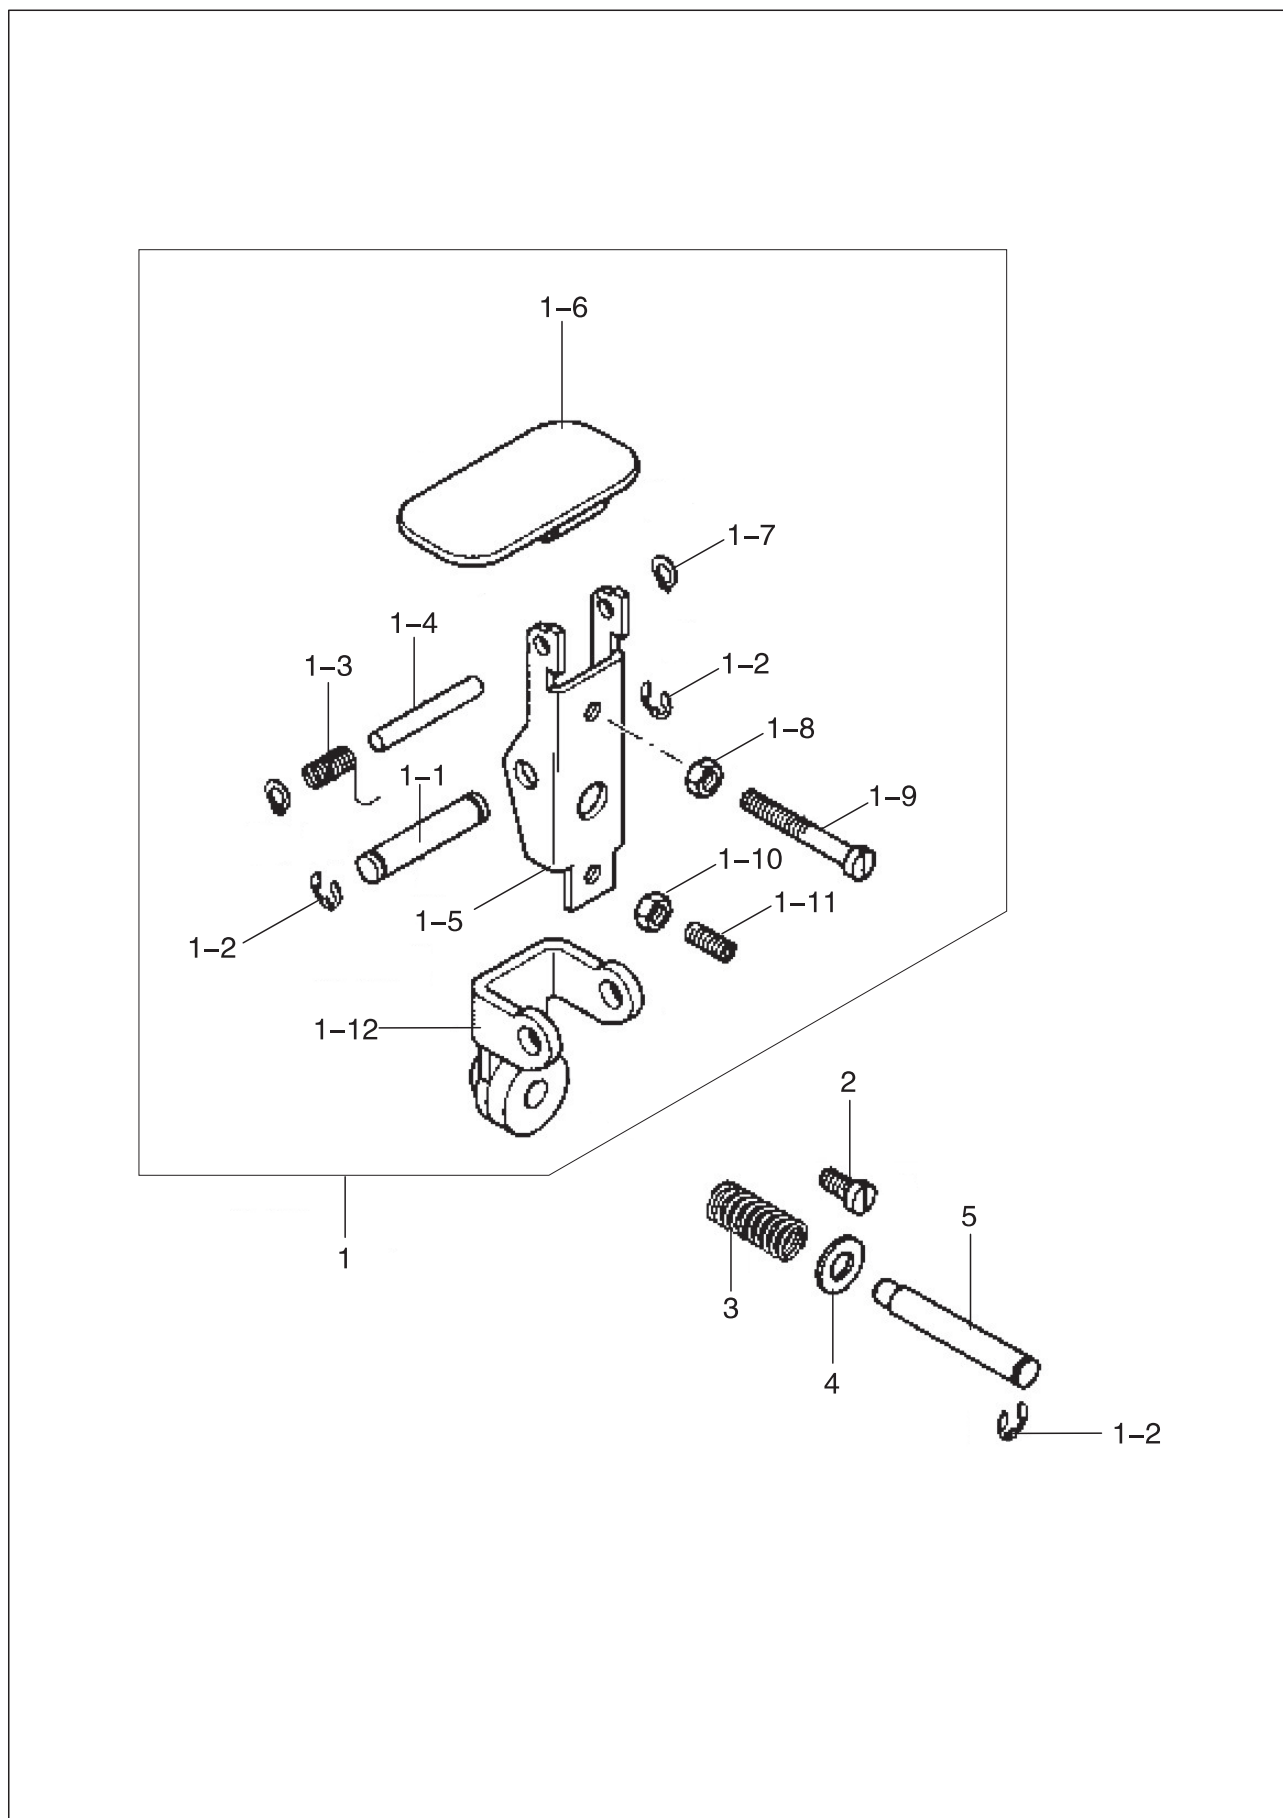

9. Stitch length regulating mechanism

9. Stitch length regulating mechanism

No	PARTS NO.	PARTS NAME	QTY						REMARK
			621	621CX	621-D1	621CX-D1	621-D2	621CX-D2	
1	274WF3-024	Stitch length regulating assy.	1	1	1	1	1	1	
1-1	274WF3-024H	Pin	1	1	1	1	1	1	
1-2	GB896 4	Retaining ring	3	3	3	3	3	3	
1-3	274WF3-024D	Spring	1	1	1	1	1	1	
1-4	274WF3-024C	Spring pin	1	1	1	1	1	1	
1-5	274WF3-024B	Lever	1	1	1	1	1	1	
1-6	274WF3-024A	Press plate assy.	1	1	1	1	1	1	
1-7	GB894.1 4	Retaining ring	1	1	1	1	1	1	
1-8	4KT2-008	Nut	1	1	1	1	1	1	
1-9	274WF3-024E	Screw	1	1	1	1	1	1	
1-10	19WF3-003	Nut	1	1	1	1	1	1	
1-11	274WF3-024F	Screw	1	1	1	1	1	1	
1-12	274WF3-024G	Bracket assy.	1	1	1	1	1	1	
2	13WF2-040	Screw	1	1	1	1	1	1	
3	274WF3-024J	Spring	1	1	1	1	1	1	
4	72WF2-010	Washer	1	1	1	1	1	1	
5	274WF3-024I	Regulating pin	1	1	1	1	1	1