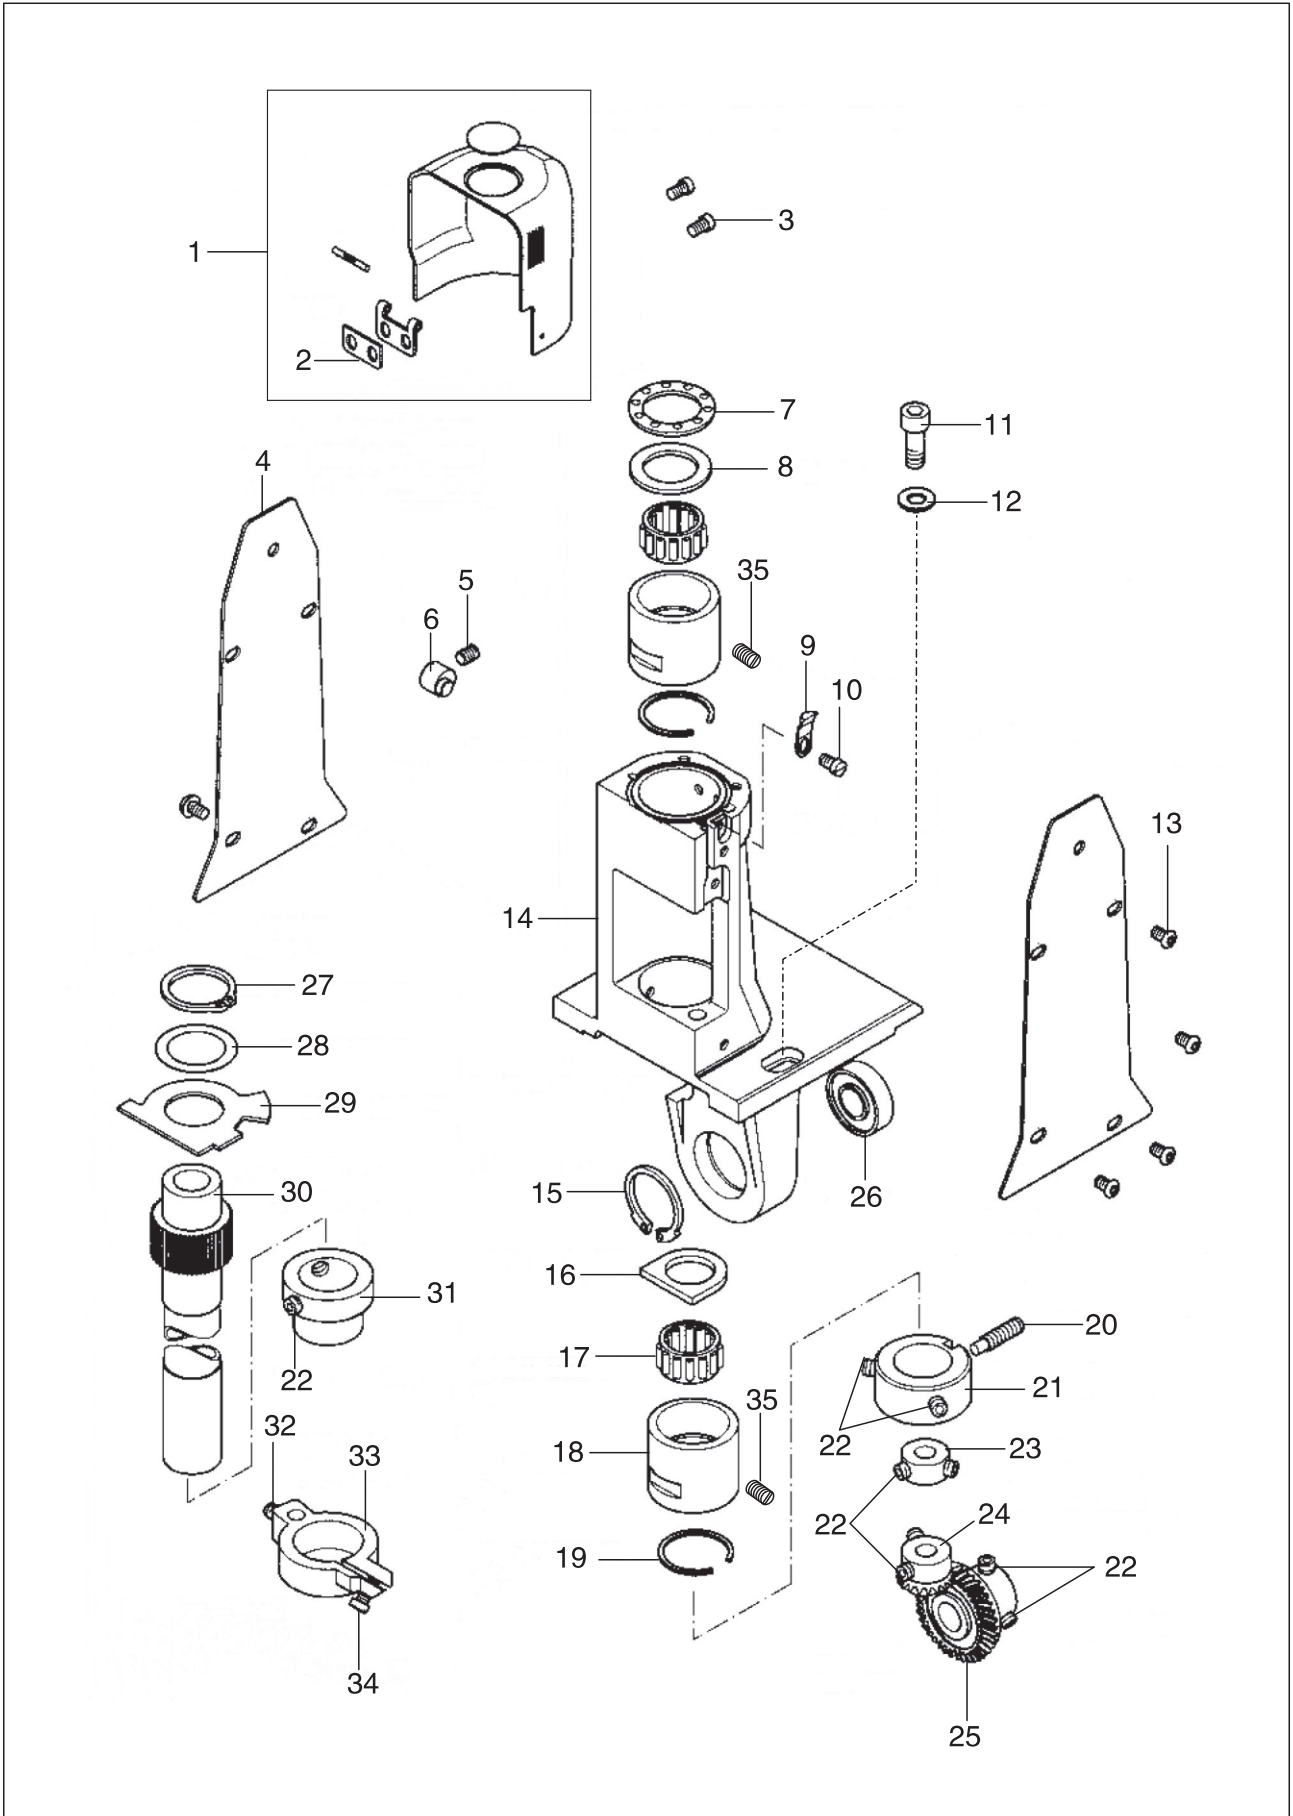

14. Hook post bed mechanism

14. Hook post bed mechanism

No	PARTS NO.	PARTS NAME	QTY						REMARK
			621	621CX	621-D1	621CX-D1	621-D2	621CX-D2	
1	274WF2-032	Hook cover assy.	1	1	/	/	/	/	
	310WF2-011	Hook cover assy.	/	/	1	1	1	1	
2	310WF2-012	Washer	/	/	1	1	1	1	
3	274WF2-033	Screw	2	2	2	2	2	2	
4	274WF2-025	Plate	2	2	1	1	1	1	
	310WF2-010	Back plate	/	/	1	1	1	1	
5	123WF3-094	Screw	2	2	2	2	2	2	
6	19WF1-005	Pin	2	2	2	2	2	2	
7	274WF1-049	Bearing	1	1	1	1	1	1	
8	274WF1-042	Washer	1	1	1	1	1	1	
9	274WF2-034	Plate	1	1	1	1	1	1	
10	274WF2-035	Screw	1	1	1	1	1	1	
11	274WF2-037	Screw	2	2	2	2	2	2	
12	274WF2-027	Washer	2	2	2	2	2	2	
13	274WF2-019R	Screw	10	10	10	10	10	10	
14	274WF2-031	Hook saddle	1	1	1	1	1	1	
15	274WF1-034	Retaining ring	1	1	1	1	1	1	
16	274WF1-041	Felt	1	1	1	1	1	1	
17	20X24X13	Needle bearing	2	2	2	2	2	2	
18	274WF1-038	Bush	2	2	2	2	2	2	
19	274WF1-039	Retaining ring	2	2	2	2	2	2	
20	274WF1-037	Screw	1	1	/	/	/	/	
21	274WF1-036	Adjusting ring	1	1	/	/	/	/	
22	19WF3-005	Screw	8	8	8	8	8	8	
23	274WF1-035	Collar	1	1	1	1	1	1	
24	13WF1-024	Gear	1	1	1	1	1	1	
25	13WF1-008	Gear, lower shaft	1	1	1	1	1	1	
26	12X28X8	Bearing	1	1	1	1	1	1	
27	GB894.1 20	Retaining ring	/	/	1	1	1	1	
28	310WF3-011	Washer	/	/	1	1	1	1	
29	277WF3-008	Rubber pad	/	/	1	1	1	1	
30	310WF3-010	Gear	/	/	1	1	1	1	
31	310WF3-012	Collar	/	/	1	1	1	1	
32	80WF6-036	Screw	/	/	1	1	1	1	
33	310WF3-013	Crank	/	/	1	1	1	1	
34	89WF2-016	Screw	/	/	1	1	1	1	
35	123WF3-033	Screw	2	2	2	2	2	2