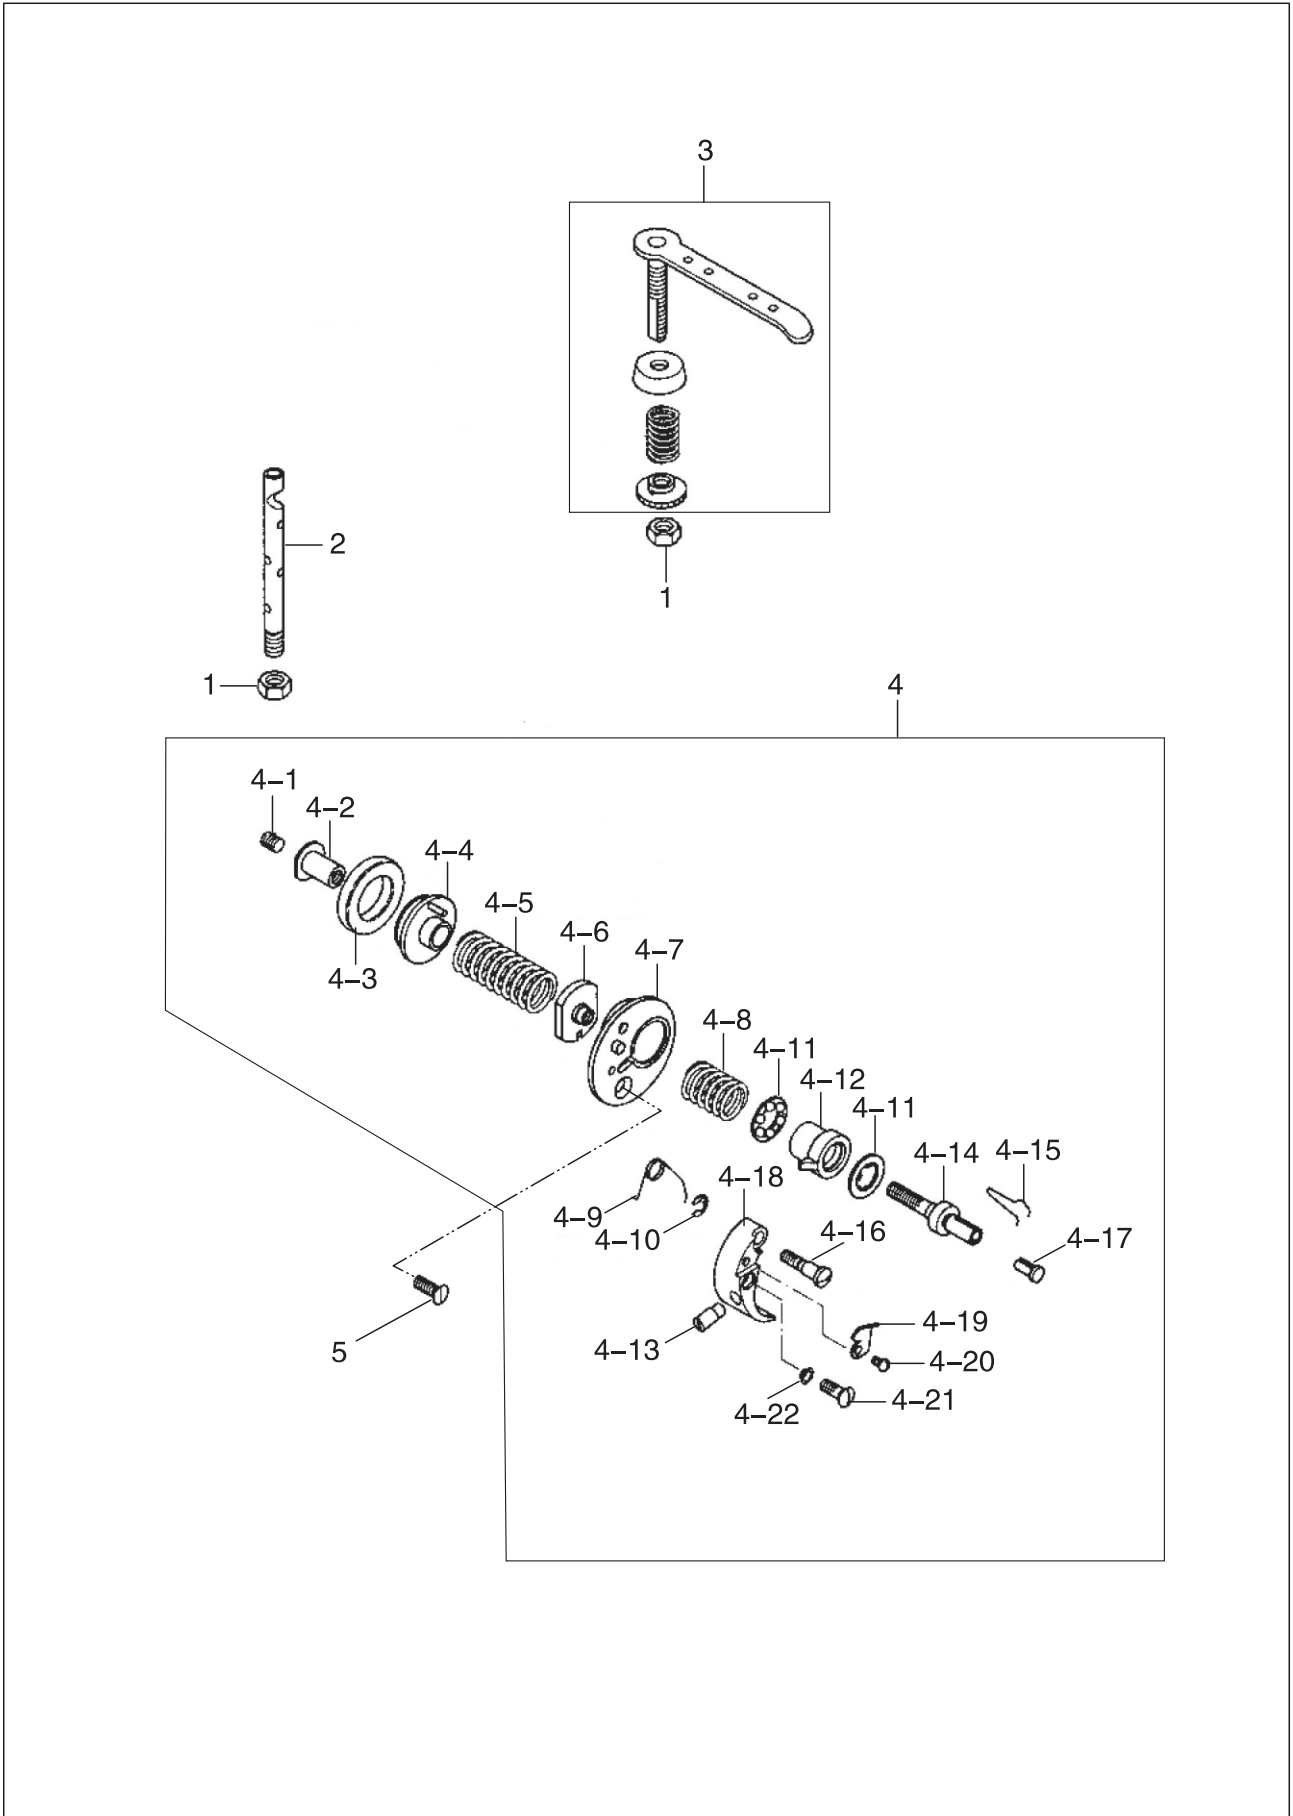

11. Bobbin thread winding mechanism

11. Bobbin thread winding mechanism

No	PARTS NO.	PARTS NAME	QTY						REMARK
			621	621CX	621-D1	621CX-D1	621-D2	621CX-D2	
1	GB/T6170 M6	Nut	2	2	2	2	2	2	
2	274WF2-013	Thread guide	1	1	1	1	1	1	
3	71WF2-015	Bobbin thread guide	1	1	1	1	1	1	
4	274WF2-014	Bobbin thread winder assy.	1	1	1	1	1	1	
4-1	42WF2-010	Screw	1	1	1	1	1	1	
4-2	274WF2-014G	Pin	1	1	1	1	1	1	
4-3	274WF2-014H	Rubber ring	1	1	1	1	1	1	
4-4	274WF2-014I	Friction wheel	1	1	1	1	1	1	
4-5	274WF2-014J	Spring	1	1	1	1	1	1	
4-6	274WF2-014K	Plate	1	1	1	1	1	1	
4-7	274WF2-014L	Base assy.	1	1	1	1	1	1	
4-8	274WF2-014M	Spring	1	1	1	1	1	1	
4-9	274WF2-014F	Spring	1	1	1	1	1	1	
4-10	GB896 3	Retaining ring	1	1	1	1	1	1	
4-11	6X11	Bearing	2	2	2	2	2	2	
4-12	274WF2-014N	Ring	1	1	1	1	1	1	
4-13	274WF2-014C	Pin	1	1	1	1	1	1	
4-14	274WF2-014Q	Winding shaft	1	1	1	1	1	1	
4-15	274WF2-014P	Snap ring	1	1	1	1	1	1	
4-16	274WF2-014E	Screw	1	1	1	1	1	1	
4-17	274WF2-014R	Plug	1	1	1	1	1	1	
4-18	274WF2-014D	Link	1	1	1	1	1	1	
4-19	274WF2-014A	Cutter	1	1	1	1	1	1	
4-20	274WF2-014B	Screw	1	1	1	1	1	1	
4-21	GB/T69 M3X8	Screw	1	1	1	1	1	1	
4-22	GB860 3	Washer	1	1	1	1	1	1	
5	GB/T68 M4X8	Screw	1	1	1	1	1	1