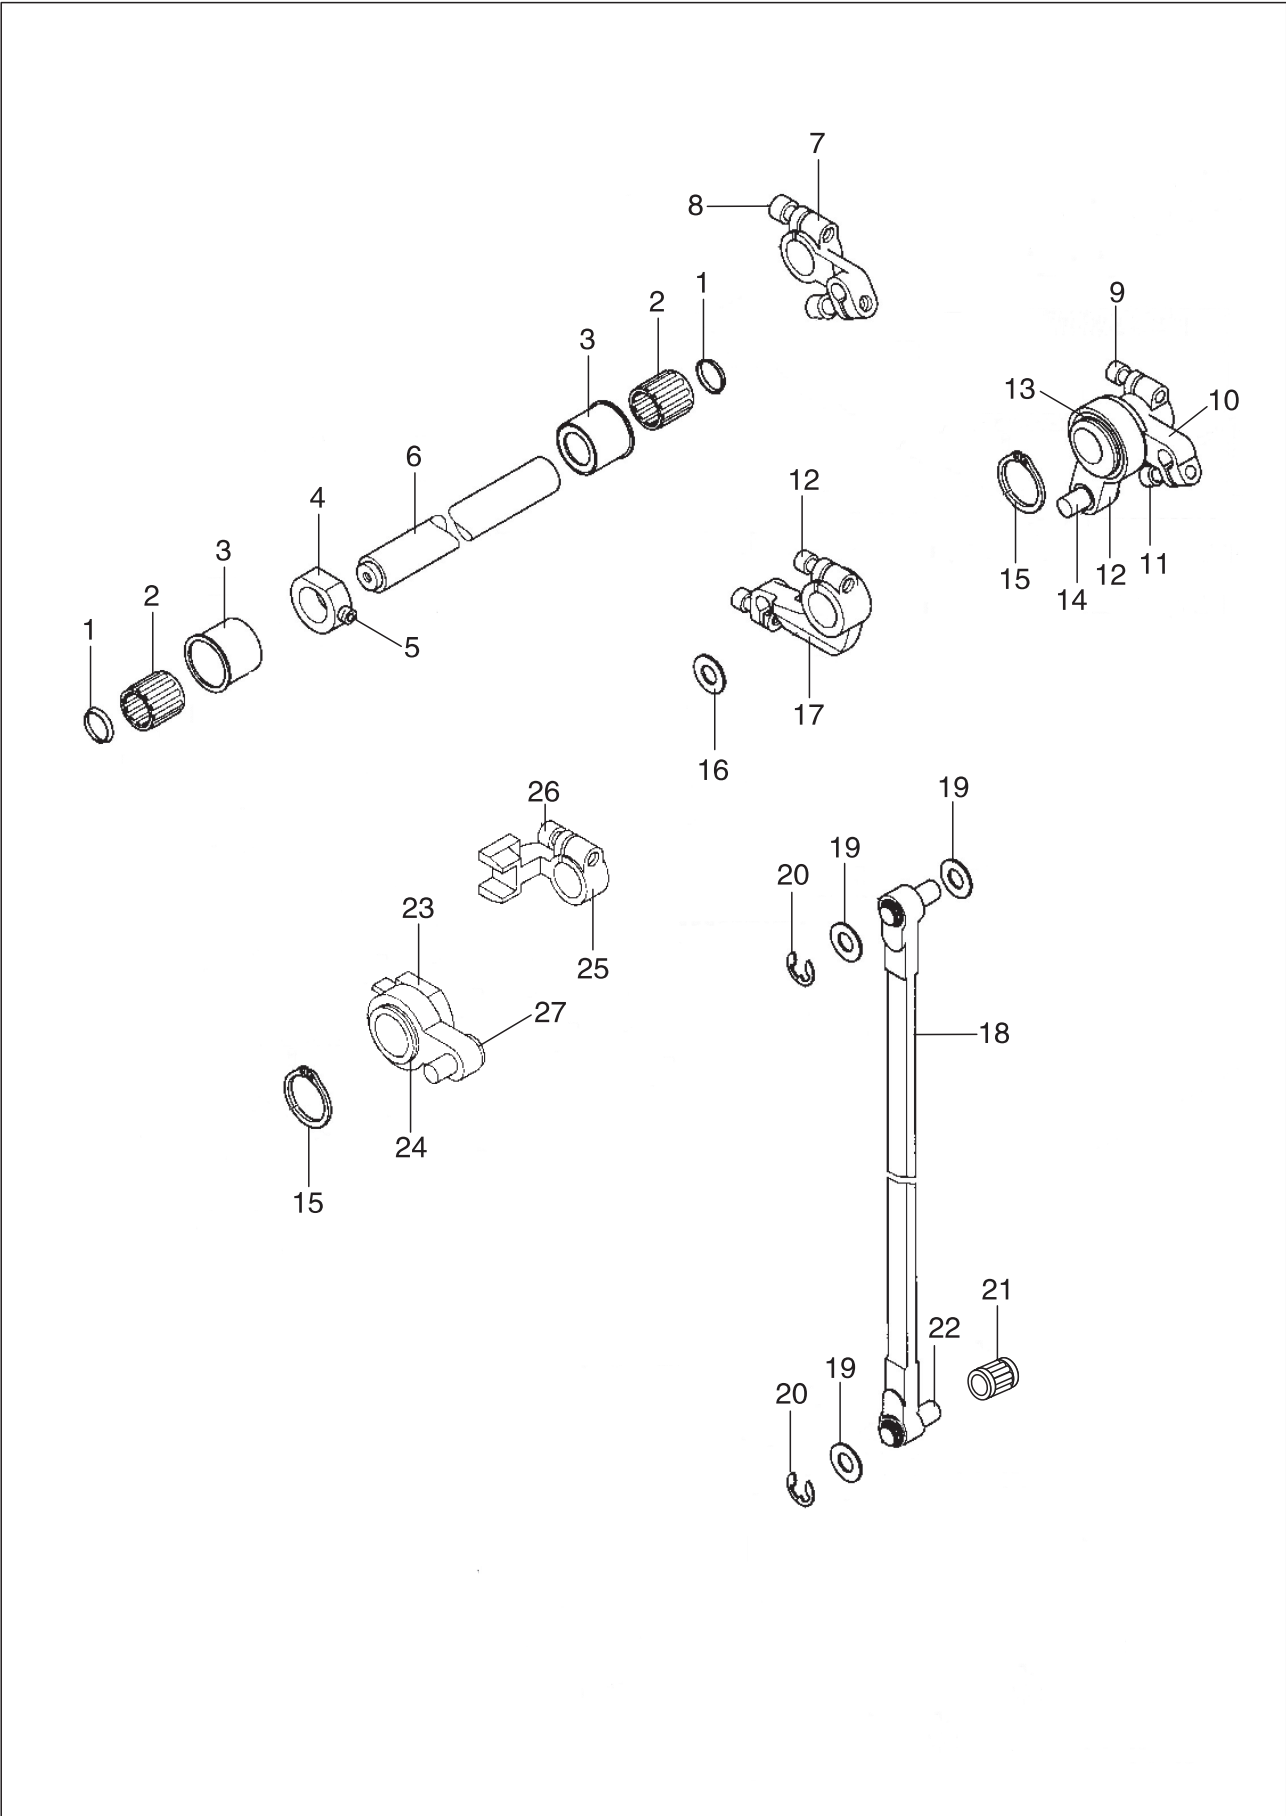

4. Upper feed mechanism

4. Upper feed mechanism

No	PARTS NO.	PARTS NAME	QTY						REMARK
			621	621CX	621-D1	621CX-D1	621-D2	621CX-D2	
1	13WF1-073	Retaining ring	4	4	4	4	4	4	
2	15X19X17	Needle bearing	2	2	2	2	2	2	
3	13WF1-072	Bush	2	2	2	2	2	2	
4	13WF1-059	Collar	1	1	1	1	1	1	
5	19WF3-005	Screw	1	1	1	1	1	1	
6	274WF3-006	Upper feed shaft	1	1	1	1	1	1	
7	319WF3-024	Crank	/	/	/	/	1	1	
8	319WF3-025	Screw	/	/	/	/	2	2	
9	22WF4-025	Screw	1	1	1	1	/	/	
10	274WF3-008	Cam	1	1	1	1	/	/	
11	80WF6-028	Screw	3	3	3	3	2	2	
12	13WF3-007	Link	1	1	1	1	/	/	
13	24X28X10	Bearing	1	1	1	1	/	/	
14	13WF3-005	Link pin	1	1	1	1	/	/	
15	GB894.1 24	Retaining ring	1	1	1	1	1	1	
16	13WF3-002	Washer	1	1	1	1	1	1	
17	274WF3-007	Crank	1	1	1	1	1	1	
18	274WF3-011	Link	1	1	1	1	/	/	
19	319WF3-026	Link	/	/	/	/	1	1	
	274WF3-010	Washer	3	3	3	3	3	3	
20	GB896 6	Retaining ring	2	2	2	2	2	2	
21	8X11X10	Needle bearing	3	3	2	3	3	3	
22	274WF3-009	Link pin	1	1	1	1	2	2	
23	319WF3-022	Bush	/	/	/	/	1	1	
24	24X28X10	Needle bearing	/	/	/	/	1	1	
25	319WF3-023	Bracket	/	/	/	/	1	1	
26	42WF2-018	Screw	/	/	/	/	1	1	
27	13WF3-005	Pin	/	/	/	/	1	1