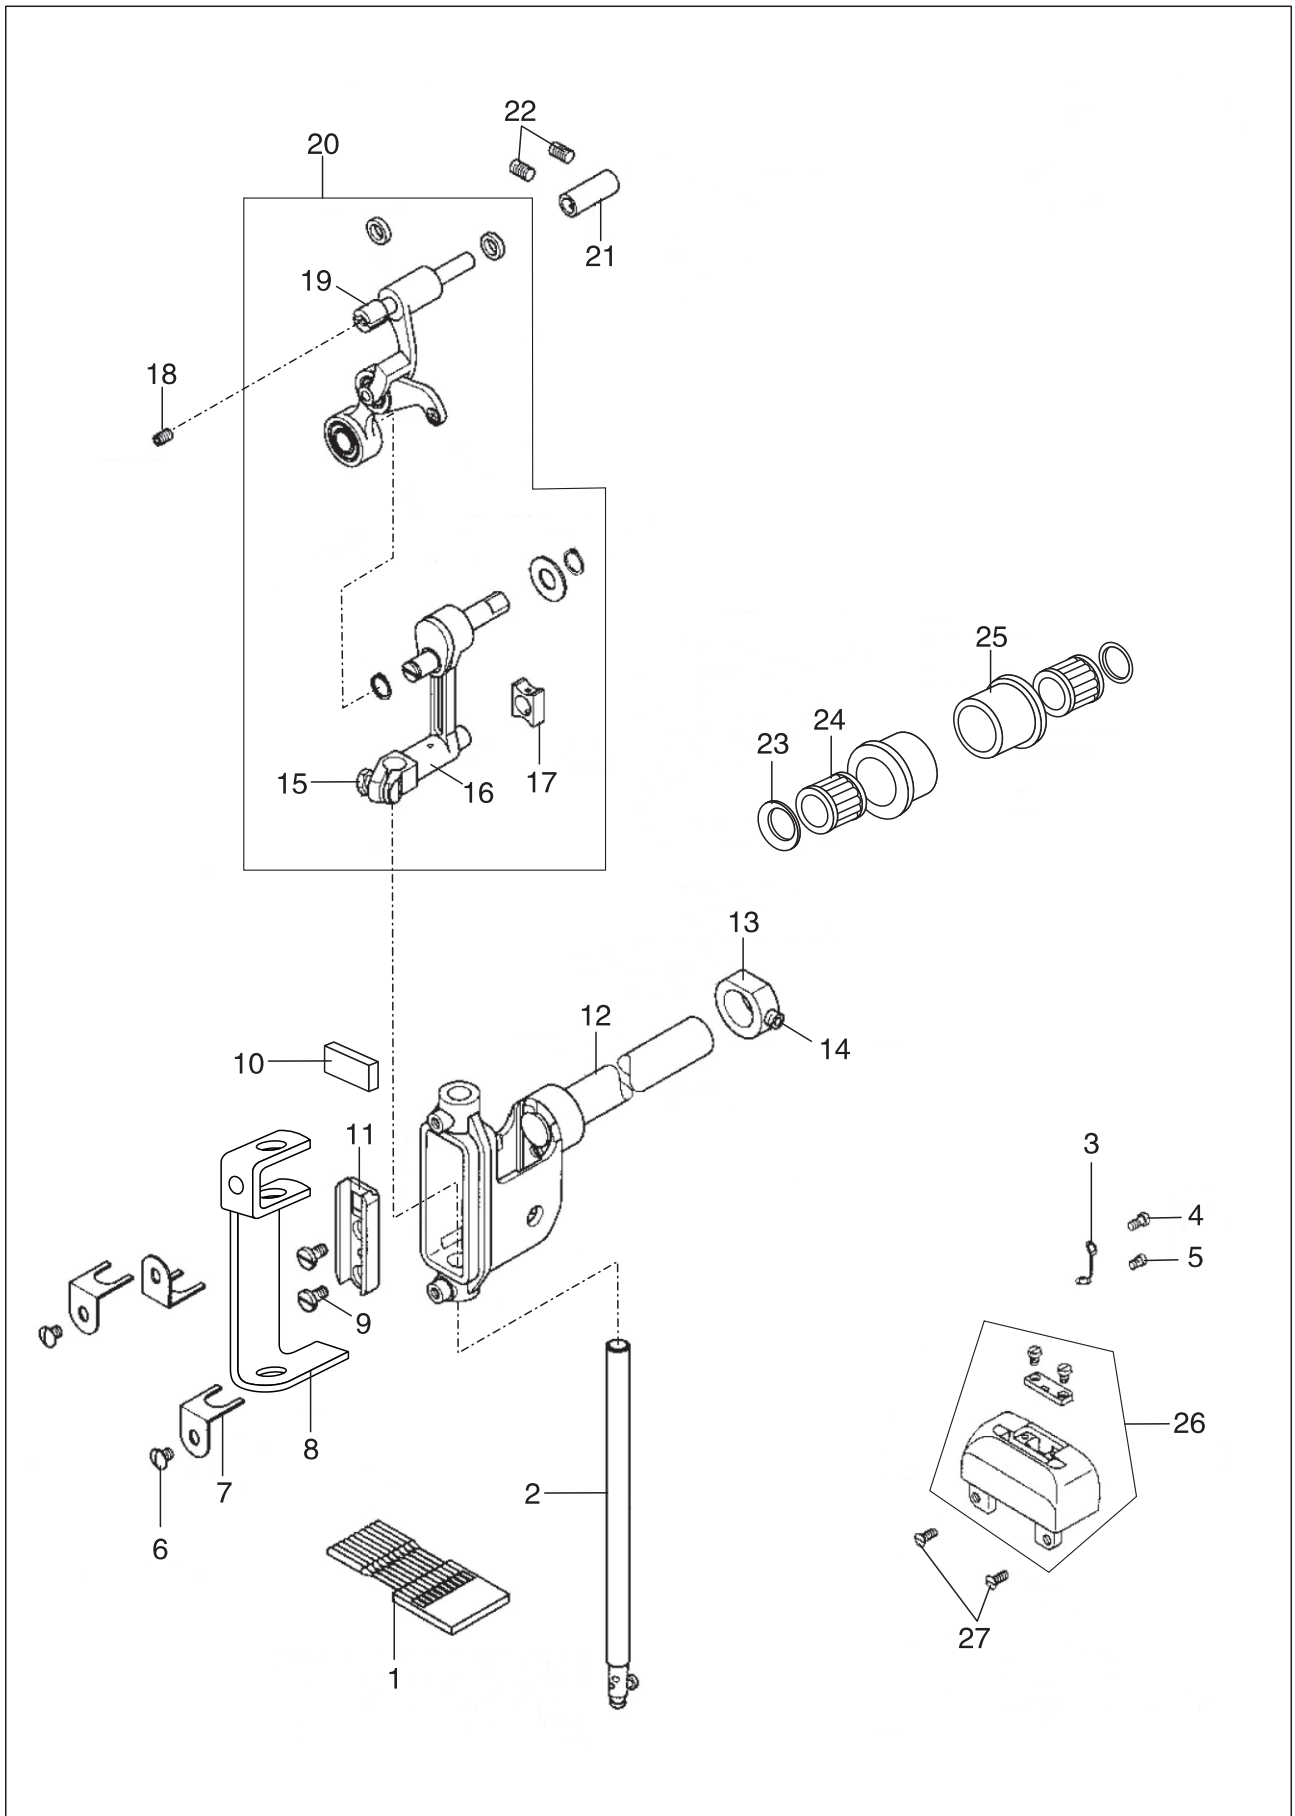

6. Needle bar mechanism

6. Needle bar mechanism

No	PARTS NO.	PARTS NAME	QTY						REMARK
			621	621CX	621-D1	621CX-D1	621-D2	621CX-D2	
1	DPX5 14#	Needle	1	/	1	/	/	1	
	DPX5 19#	Needle	/	1	/	1	1	/	
2	274WF1-005	Needle bar	1	1	1	1	1	1	
3	274WF1-004	Needle bar thread guide	1	1	1	1	1	1	
4	13WF1-015	Screw	1	1	1	1	1	1	
5	71WF1-003	Screw	1	1	1	1	1	1	
6	13WF1-067	Screw	2	2	2	2	2	2	
7	13WF1-066	Felt clamp	3	3	3	3	3	3	
8	274WF1-008	Felt	1	1	1	1	1	1	
9	13WF1-065	Screw	2	2	2	2	2	2	
10	13WF1-068	Felt	1	1	1	1	1	1	
11	13WF1-064	Block groove	1	1	1	1	1	1	
12	274WF1-012	Needle bar rocking frame	1	1	1	1	1	1	
13	13WF1-059	Collar	1	1	1	1	1	1	
14	19WF3-005	Screw	1	1	1	1	1	1	
15	274WF1-007	Screw	1	1	1	1	1	1	
16	274WF1-006	Needle bar connector	1	1	1	1	1	1	
17	13WF1-043	Block	1	1	1	1	1	1	
18	274WF1-009	Screw	1	1	1	1	1	1	
19	274WF1-010	Pin	1	1	1	1	1	1	
20	274WF1-013	Thread take-up lever	1	1	1	1	1	1	
21	274WF1-011	Bush	1	1	1	1	1	1	
22	89WF5-017	Screw	2	2	2	2	2	2	
23	13WF1-073	Retaining ring	4	4	4	4	4	4	
24	15X19X17	Needle bearing	2	2	2	2	2	2	
25	13WF1-072	Bush	2	2	2	2	2	2	
26	274WF2-029	Needle plate	1	/	/	/	/	/	
	276WF2-002	Needle plate	/	1	/	/	/	/	
	310WF2-013	Needle plate	/	/	1	/	/	1	
	319WF2-003	Needle plate	/	/	/	1	1	/	
27	274WF2-030	Screw	2	2	2	2	2	2