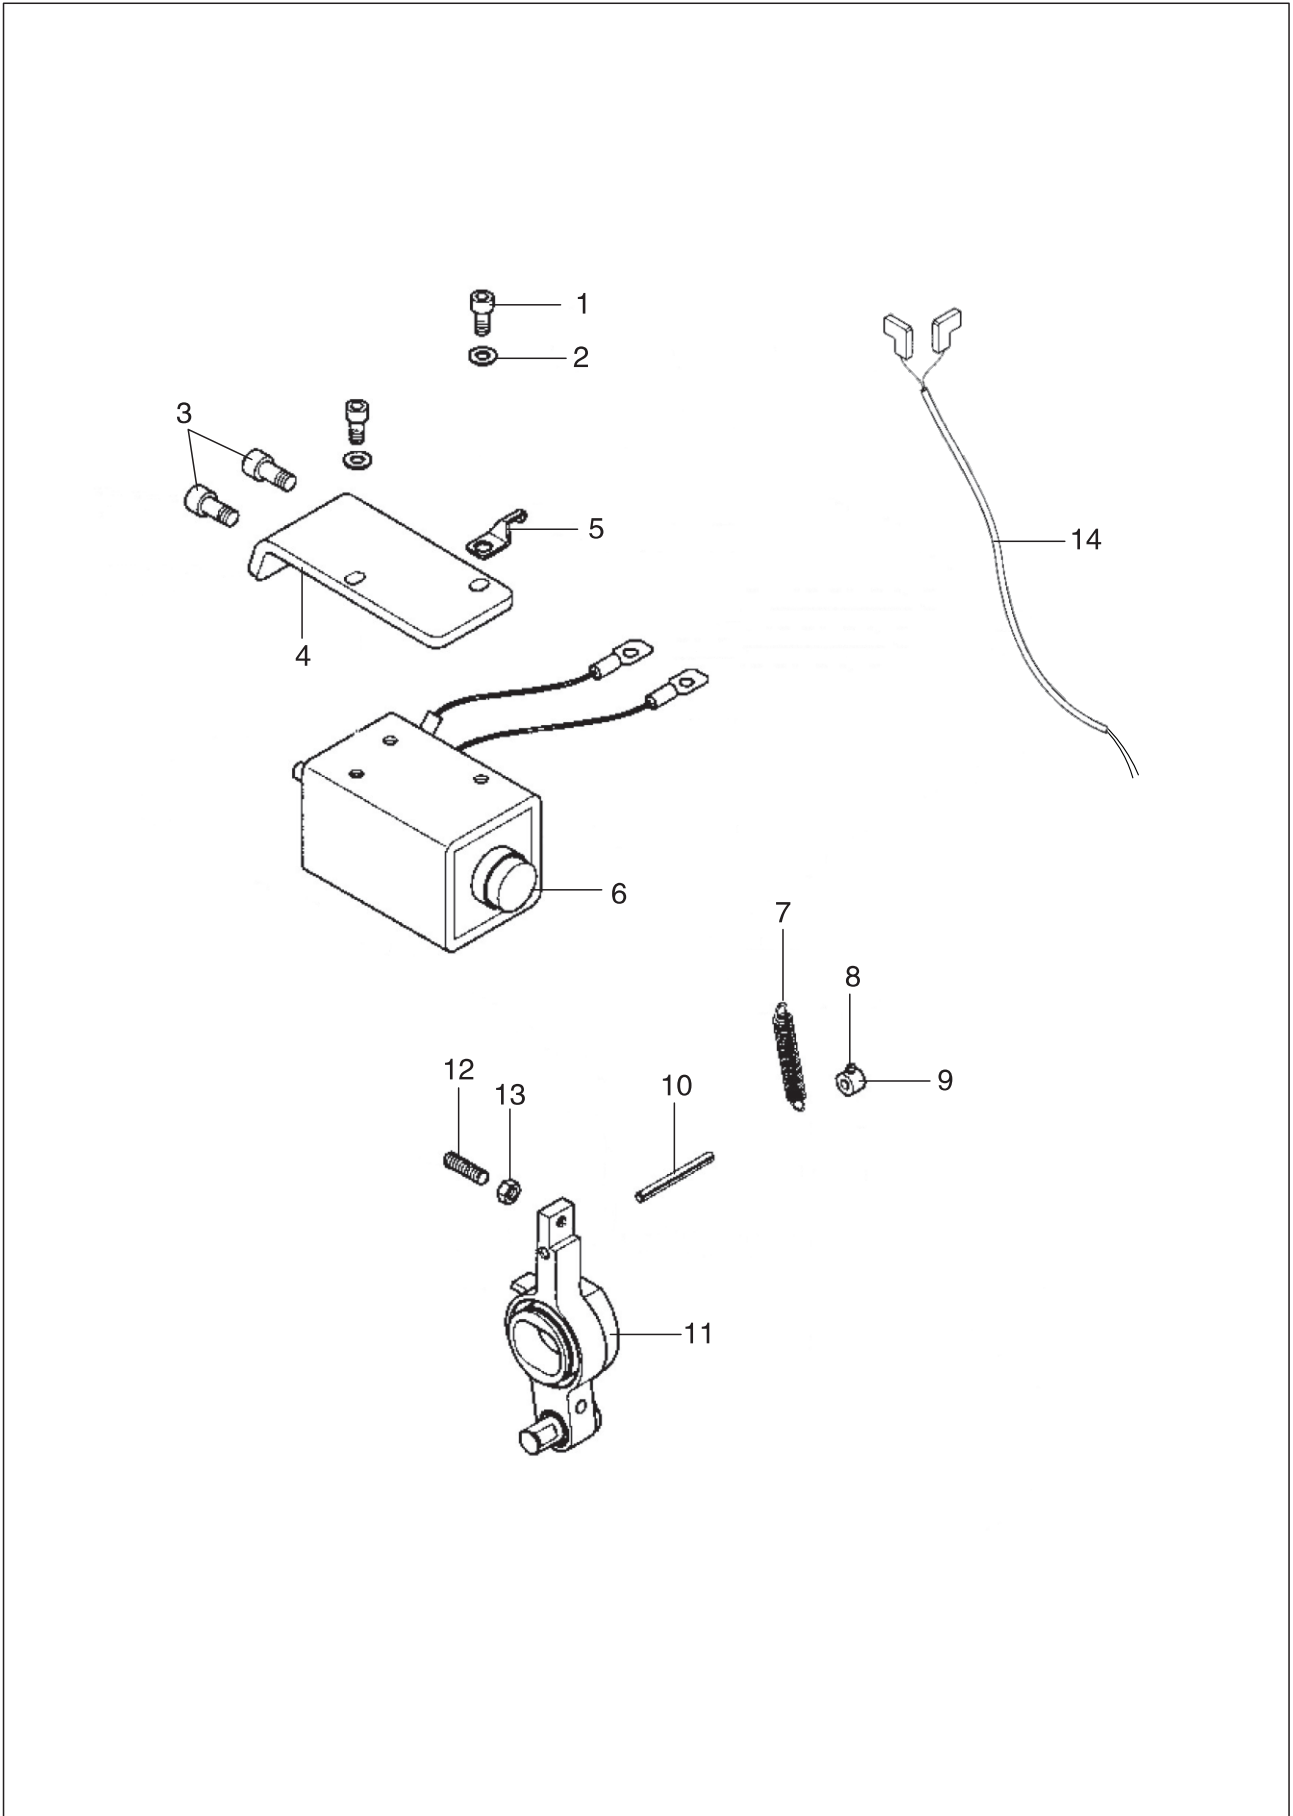

19. Needle bar reverse solenoid mechanism

19. Needle bar reverse solenoid mechanism

No	PARTS NO.	PARTS NAME	QTY						REMARK
			621	621CX	621-D1	621CX-D1	621-D2	621CX-D2	
1	18WF3-021	Screw	/	/	/	/	2	2	
2	2KT7-009	Washer	/	/	/	/	1	1	
3	80WF6-028	Screw	/	/	/	/	2	2	
4	319WF3-016	Bracket	/	/	/	/	1	1	
5	13WF4-011	Spring hook	/	/	/	/	1	1	
6	319WF3-015	Solenoid assy.	/	/	/	/	1	1	
7	319WF3-017	Spring	/	/	/	/	1	1	
8	319WF3-020	Screw	/	/	/	/	2	2	
9	319WF3-019	Retaining ring	/	/	/	/	1	1	
10	GB/T879.1 3X35	Pin	/	/	/	/	1	1	
11	319WF3-018A	Slide plate	/	/	/	/	1	1	
12	319WF3-021	Screw	/	/	/	/	1	1	
13	72WF4-006	Nut	/	/	/	/	1	1	
14	319WF2-011	Wire	/	/	/	/	1	1