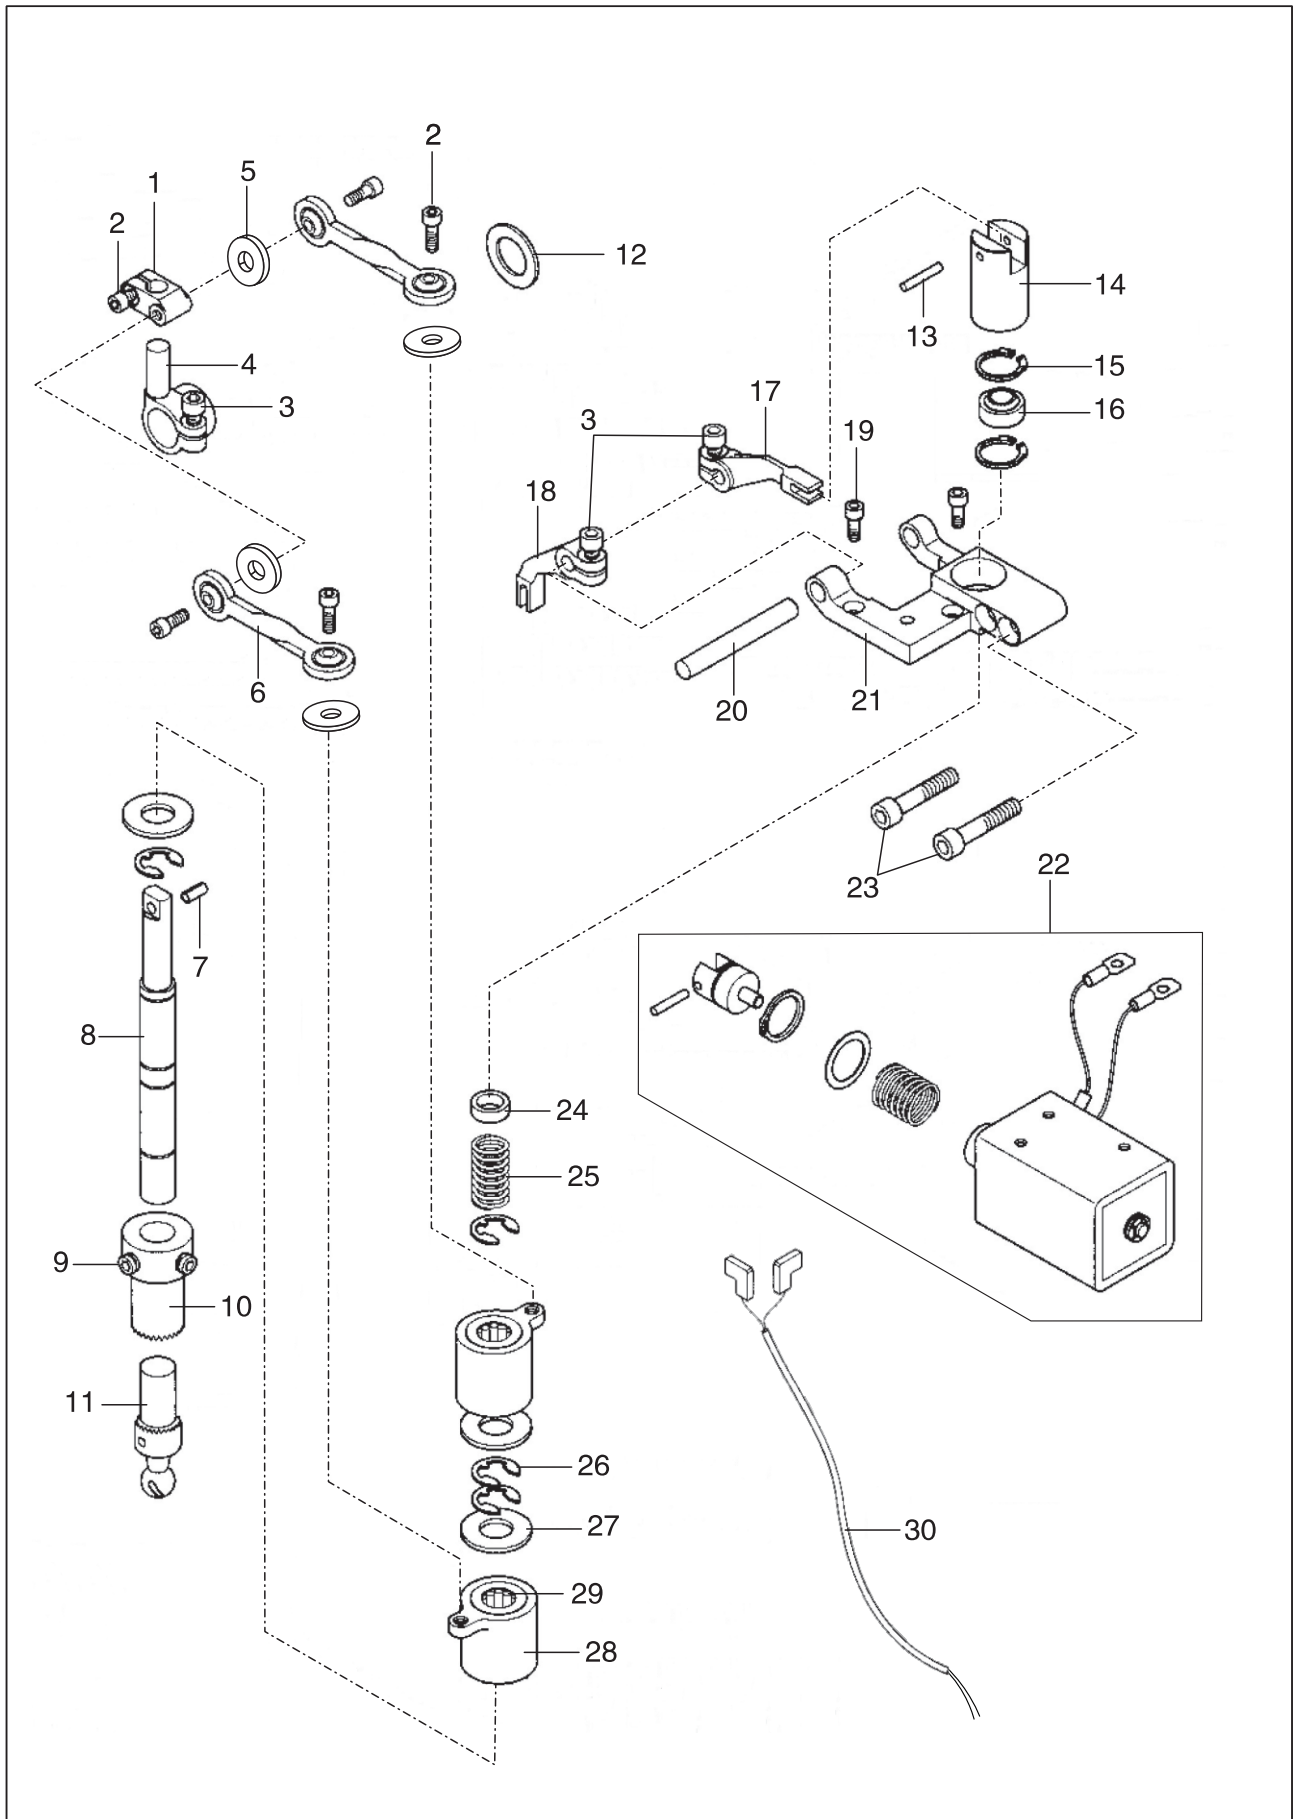

18. Upper reverse feed mechanism

18. Upper reverse feed mechanism

No	PARTS NO.	PARTS NAME	QTY						REMARK
			621	621CX	621-D1	621CX-D1	621-D2	621CX-D2	
1	319WF3-014	Connector	/	/	/	/	1	1	
2	89WF2-016	Screw	/	/	/	/	5	5	
3	53WF5-008	Screw	/	/	/	/	3	3	
4	274WF3-005	Crank	/	/	/	/	1	1	
5	13WF3-037	Felt	/	/	/	/	4	4	
6	319WF3-013	Link	/	/	/	/	2	2	
7	GB/T879.1 3X10	Pin	/	/	/	/	1	1	
8	319WF3-003	Shaft	/	/	/	/	1	1	
9	19WF3-005	Screw	/	/	/	/	2	2	
10	319WF3-002	Gear	/	/	/	/	1	1	
11	319WF3-001	Shaft	/	/	/	/	1	1	
12	13WF3-002	Washer	/	/	/	/	1	1	
13	319WF3-006B	Pin	/	/	/	/	1	1	
14	319WF3-006A	Bush	/	/	/	/	1	1	
15	13WF3-078	Retaining ring	/	/	/	/	2	2	
16	GE8E	Bearing	/	/	/	/	1	1	
17	319WF3-010	Driving crank	/	/	/	/	1	1	
18	319WF3-009	Crank	/	/	/	/	1	1	
19	18WF3-021	Screw	/	/	/	/	2	2	
20	319WF3-011	Pin	/	/	/	/	1	1	
21	319WF3-007	Bracket, reverse solenoid	/	/	/	/	1	1	
22	319WF3-012	Reverse solenoid	/	/	/	/	1	1	
23	319WF3-008	Screw	/	/	/	/	2	2	
24	319WF3-005	Ring	/	/	/	/	1	1	
25	319WF3-004	Spring	/	/	/	/	1	1	
26	GB896 8	Retaining ring	/	/	/	/	4	4	
27	13WF3-023	Washer	/	/	/	/	4	4	
28	13WF3-022	Bush	/	/	/	/	2	2	
29	BN06014	Clutch	/	/	/	/	2	2	
30	319WF2-005	Wire	/	/	/	/	1	1