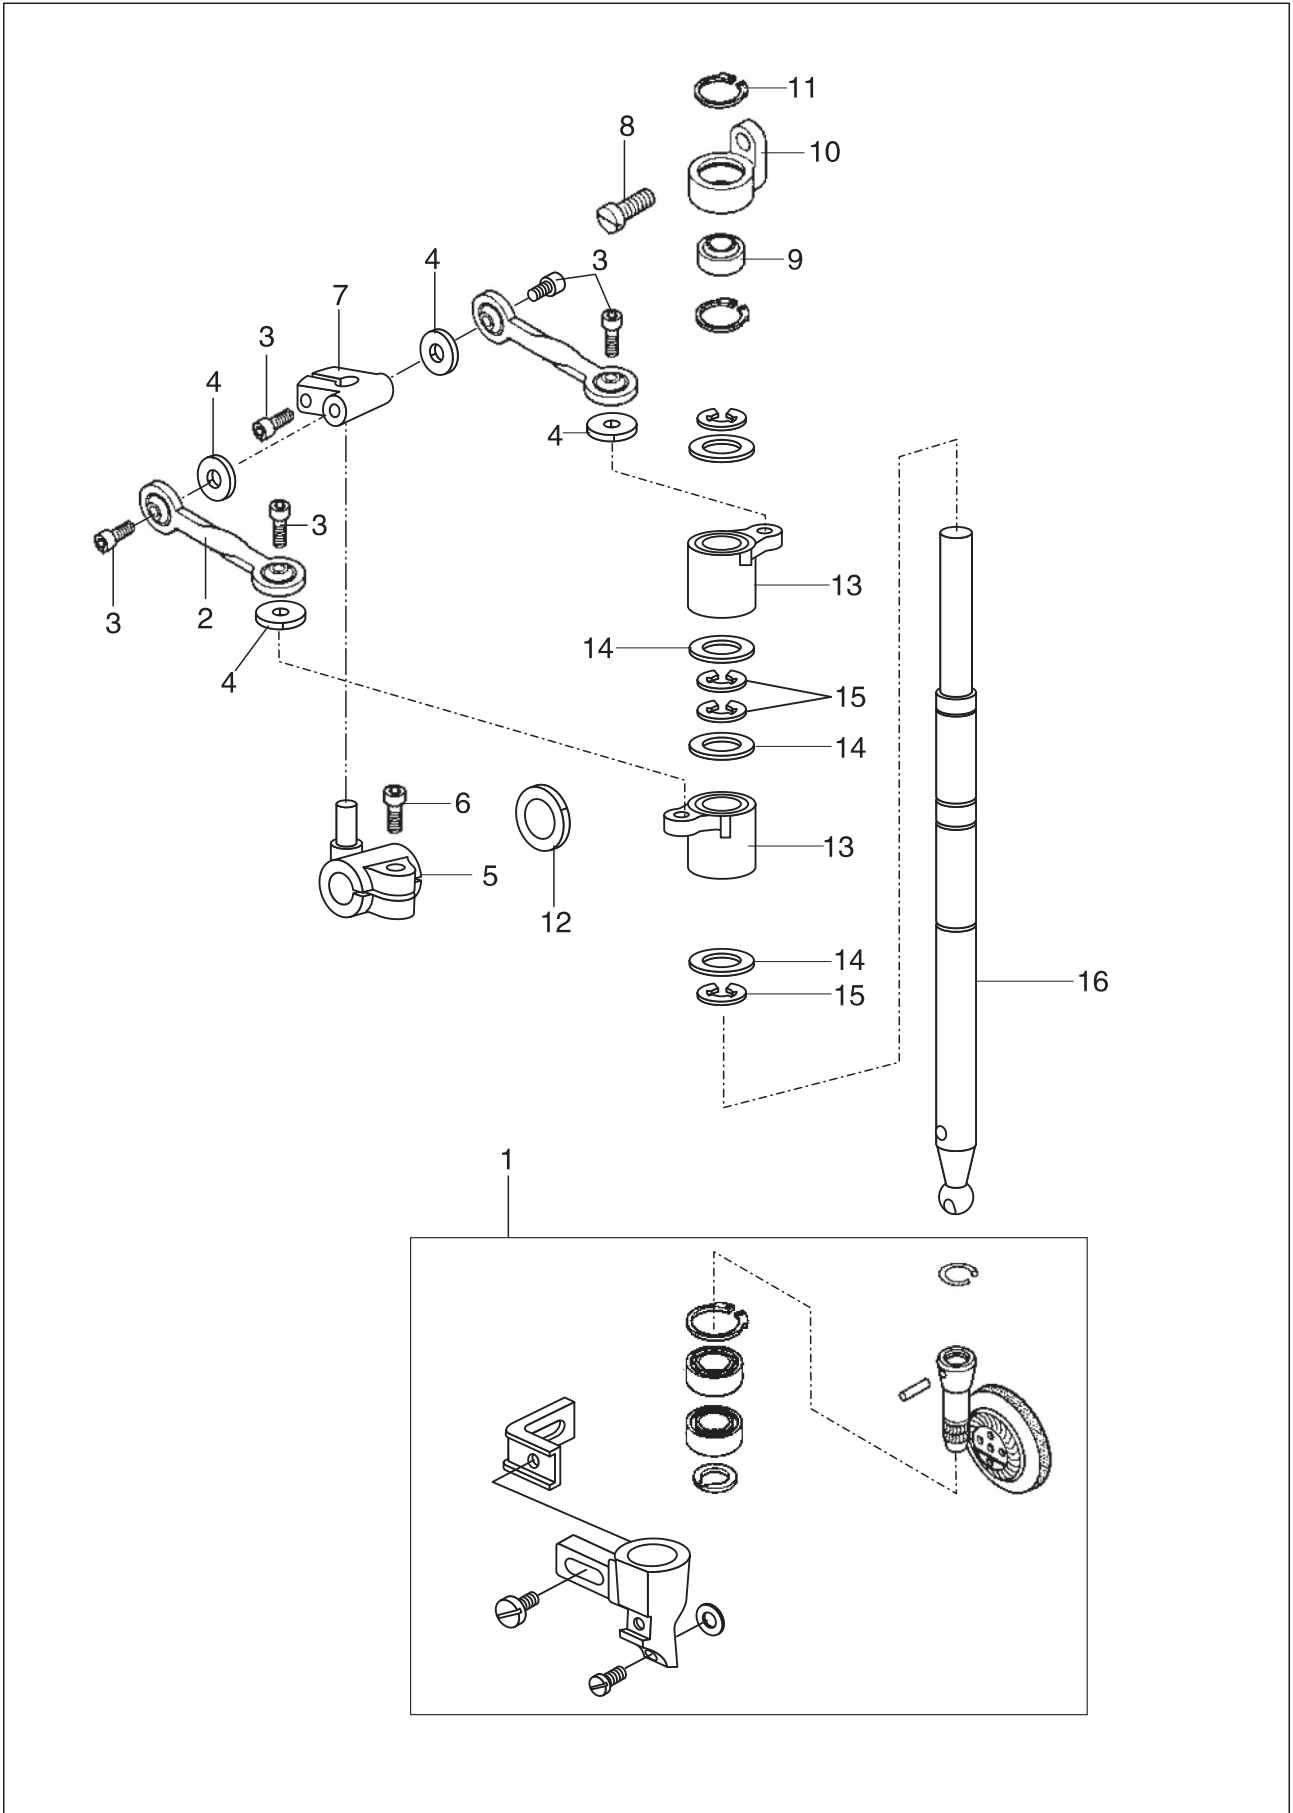

5. Upper feed roller mechanism

5. Upper feed roller mechanism

No	PARTS NO.	PARTS NAME	QTY						REMARK
			621	621CX	621-D1	621CX-D1	621-D2	621CX-D2	
1	13WF3-081	Upper feed roller	1	1	1	1	/	/	
2	274WF3-003	Link	2	2	2	2	/	/	
3	89WF2-016	Screw	5	5	5	5	/	/	
4	13WF3-037	Felt	4	4	4	4	/	/	
5	274WF3-005	Crank	1	1	1	1	/	/	
6	53WF5-008	Screw	1	1	1	1	/	/	
7	274WF3-004	Connector	1	1	1	1	/	/	
8	13WF1-063	Screw	1	1	1	1	/	/	
9	GE8E	Positioning block	1	1	1	1	/	/	
10	13WF3-039	Retaining ring	1	1	1	1	/	/	
11	13WF3-078	Washer	1	1	1	1	/	/	
12	13WF3-002	Clutch cover	1	1	1	1	/	/	
13	13WF3-022	Clutch	2	2	2	2	/	/	
	BN06014	Clutch	2	2	2	2	/	/	
14	13WF3-023	Washer	4	4	4	4	/	/	
15	GB896 8	Retaining ring	4	4	4	4	/	/	
16	13WF3-021	Shaft	1	1	1	1	/	/