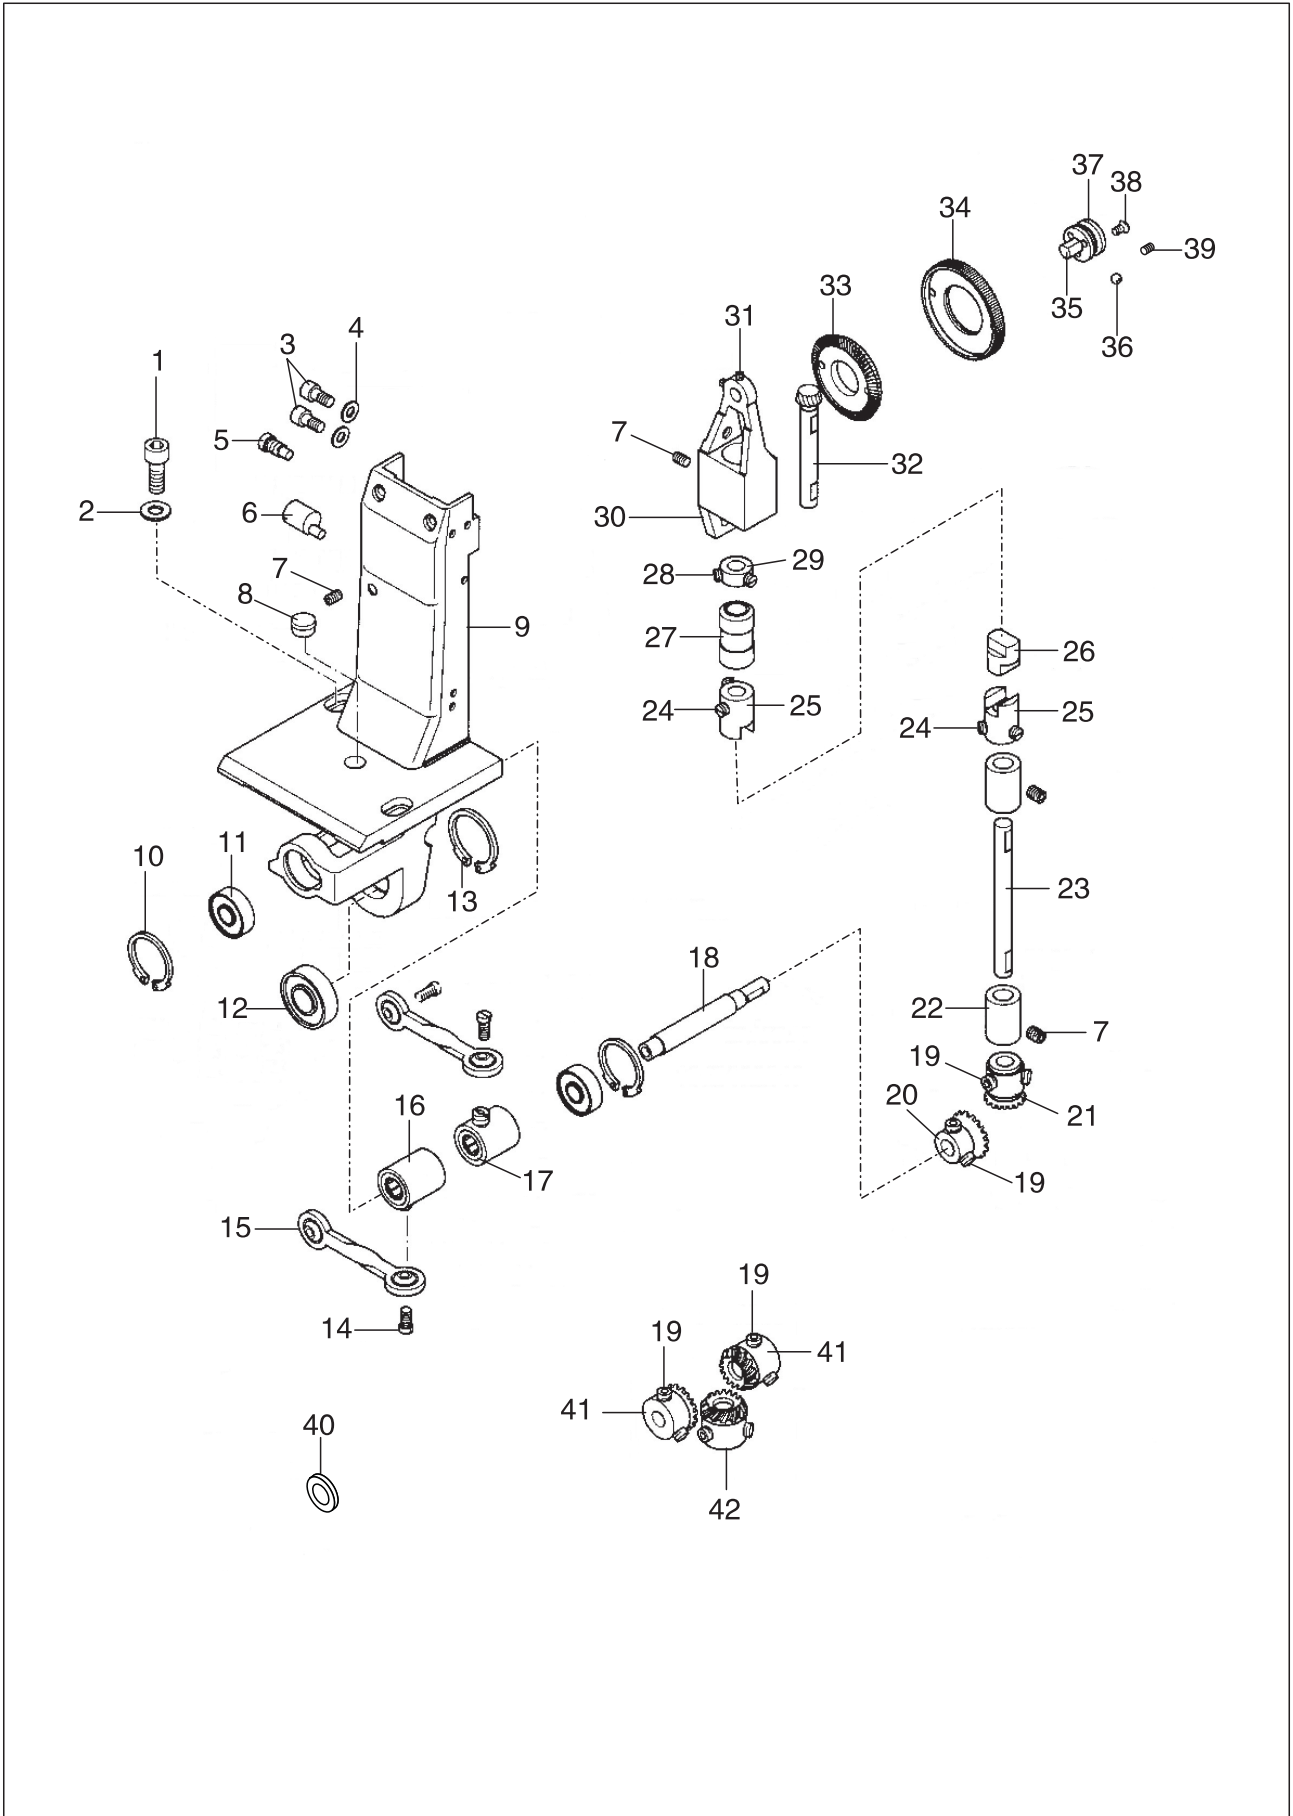

13. Feed post bed mechanism

13. Feed post bed mechanism

No	PARTS NO.	PARTS NAME	QTY						REMARK
			621	621CX	621-D1	621CX-D1	621-D2	621CX-D2	
1	274WF2-037	Screw	2	2	2	2	2	2	
2	274WF2-027	Washer	2	2	2	2	2	2	
3	274WF3-030	Screw	2	2	2	2	2	2	
4	22WF1-036	Washer	2	2	2	2	2	2	
5	13WF3-070	Screw	1	1	1	1	1	1	
6	13WF3-067	Cam	1	1	1	1	1	1	
7	123WF3-094	Screw	4	4	4	4	4	4	
8	274WF2-028	Plug	1	1	1	1	1	1	
9	274WF2-026	Post bed	1	1	1	1	1	1	
10	13WF3-079	Retaining ring	2	2	2	2	2	2	
11	8X22X7	Bearing	2	2	2	2	2	2	
12	12X28X8	Bearing	1	1	1	1	1	1	
13	274WF1-034	Retaining ring	1	1	1	1	1	1	
14	274WF3-026	Screw	2	2	2	2	2	2	
15	274WF3-025	Link assy.	2	2	2	2	2	2	
16	13WF3-041	Bush	2	2	2	2	1	1	
17	BN06014	Clutch	2	2	2	2	1	1	
18	13WF3-040	Driving shaft	1	1	1	1	1	1	
19	19WF3-005	Screw	4	4	4	4	6	6	
20	274WF3-028	Gear	1	1	1	1	1	1	
21	274WF3-029	Gear	1	1	1	1	1	1	
22	13WF3-071	Bush	2	2	2	2	2	2	
23	13WF3-066	Driving shaft	1	1	1	1	1	1	
24	22WF4-005	Screw	4	4	4	4	4	4	
25	13WF3-063	Coupling	2	2	2	2	2	2	
26	13WF3-064	Connector	1	1	1	1	1	1	
27	13WF3-061	Bush	1	1	1	1	1	1	
28	13WF3-060	Screw	2	2	2	2	2	2	
29	13WF3-059	Collar	1	1	1	1	1	1	
30	13WF3-053	Roller bracket	1	1	1	1	1	1	
31	274WF3-031	Screw	2	2	2	2	2	2	
32	13WF3-058	Driving gear	1	1	1	1	1	1	
33	13WF3-057	Driving gear	1	1	1	1	1	1	
34	13WF3-056	Roller	1	1	1	1	1	1	
35	274WF3-033	Ball support	1	1	1	1	1	1	
36	GB308-77Φ2	Ball	24	24	24	24	24	24	
37	13WF3-029	Adjusting block	1	1	1	1	1	1	
38	13WF3-031	Screw	3	3	3	3	3	3	
39	13WF3-032	Screw	3	3	3	3	3	3	
40	319WF3-036	Washer	/	/	/	/	Some	Some	
41	340WF2-016	Driven gear	/	/	/	/	2	2	
42	340WF2-013	Driving gear	/	/	/	/	1	1