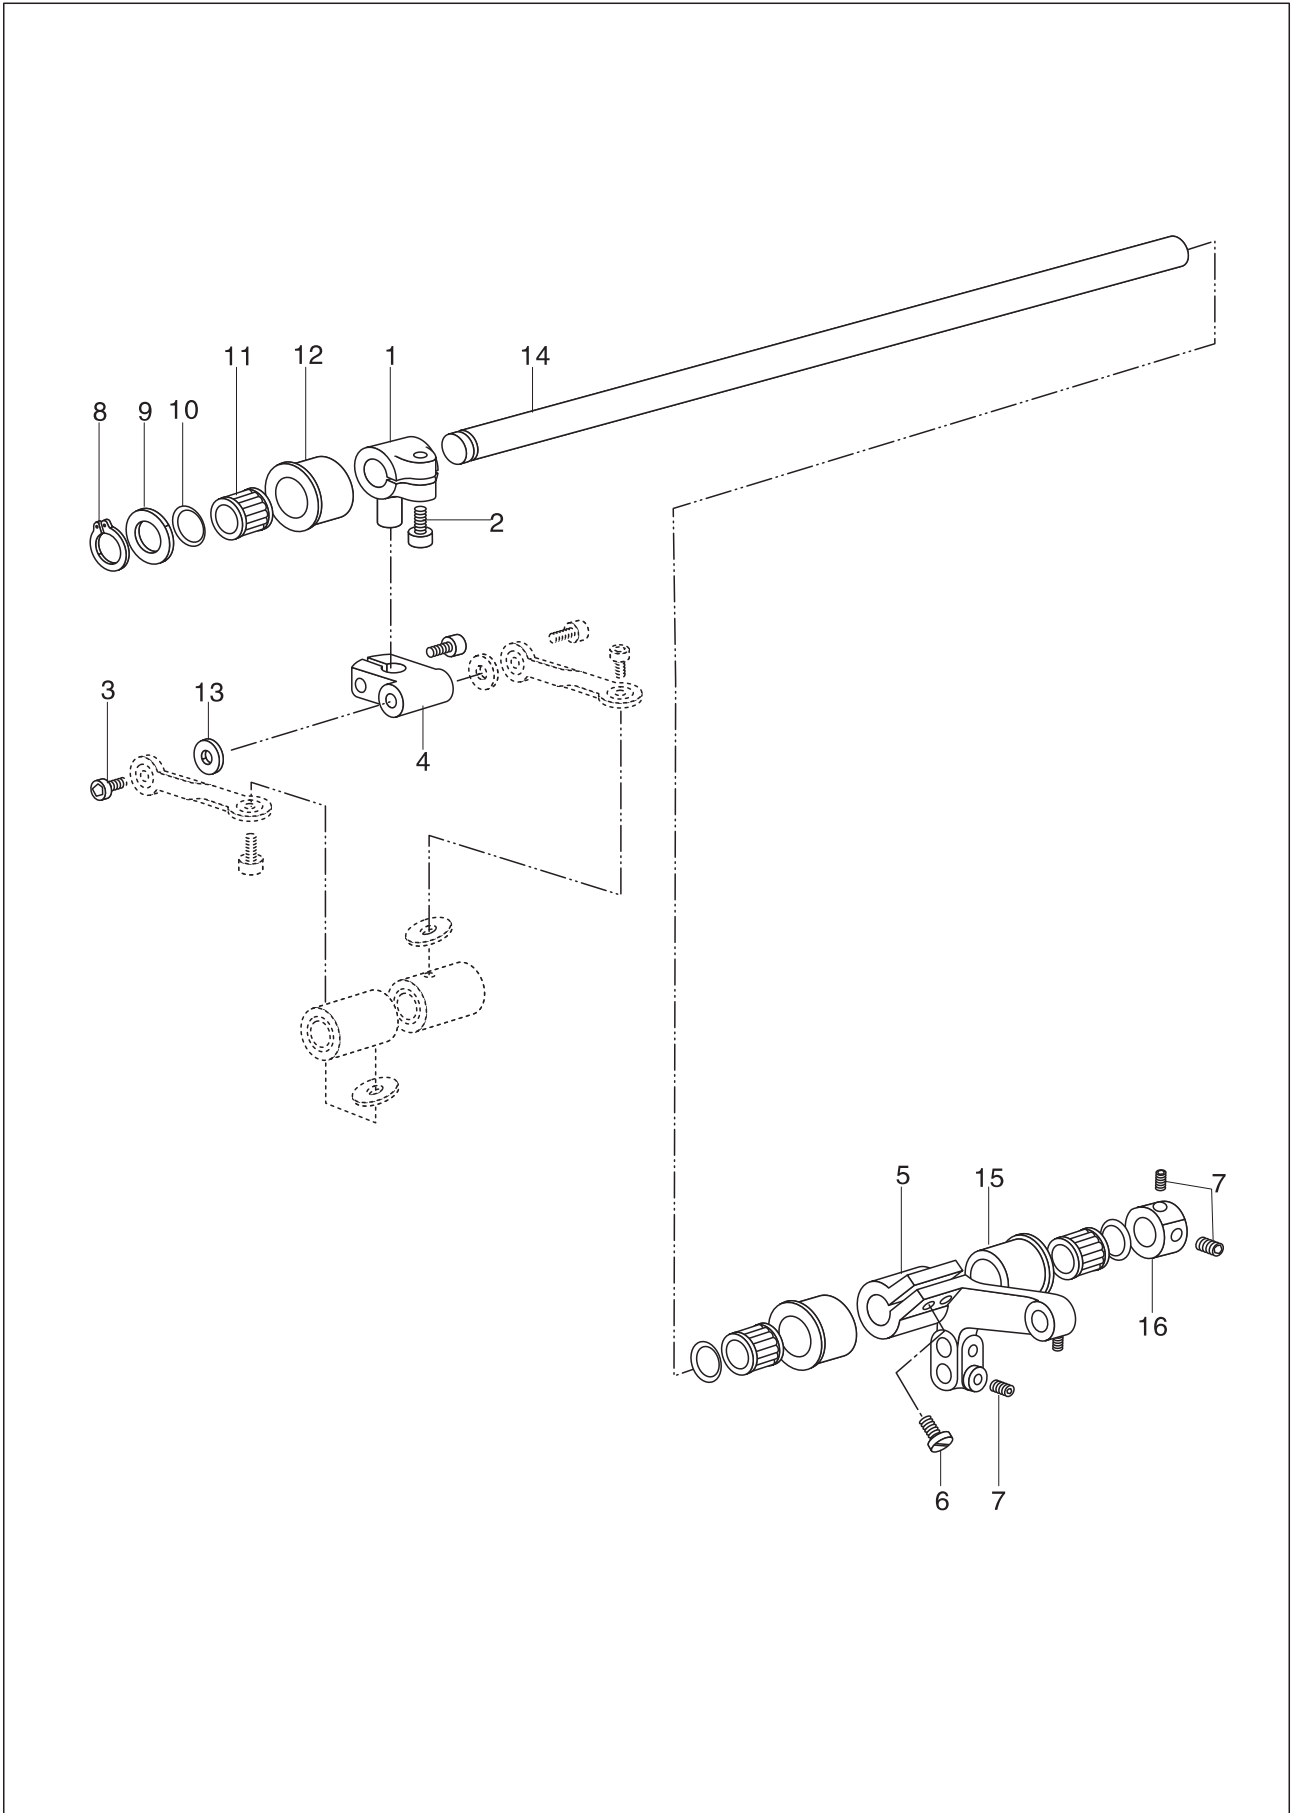

8. Lower feed mechanism

8. Lower feed mechanism

No	PARTS NO.	PARTS NAME	QTY						REMARK
			621	621CX	621-D1	621CX-D1	621-D2	621CX-D2	
1	274WF3-005	Crank	1	1	1	1	1	1	
2	53WF3-008	Screw	1	1	1	1	1	1	
3	89WF2-016	Screw	3	3	3	3	3	3	
4	274WF3-004	Connector	1	1	1	1	1	1	
5	274WF3-012	Crank	1	1	1	1	1	1	
6	80WF6-028	Screw	2	2	2	2	2	2	
7	19WF3-005	Screw	4	4	4	4	4	4	
8	GB894.1 15	Retaining ring	1	1	1	1	1	1	
9	13WF3-002	Washer	1	1	1	1	1	1	
10	13WF1-073	Retaining ring	6	6	6	6	6	6	
11	15X19X17	Needle bearing	3	3	3	3	3	3	
12	13WF1-072	Bush	2	2	2	2	2	2	
13	13WF3-037	Felt	2	2	2	2	2	2	
14	274WF3-013	Lower feed shaft	1	1	1	1	1	1	
15	13WF3-012	Bush	1	1	1	1	1	1	
16	274WF3-014	Collar	1	1	1	1	1	1