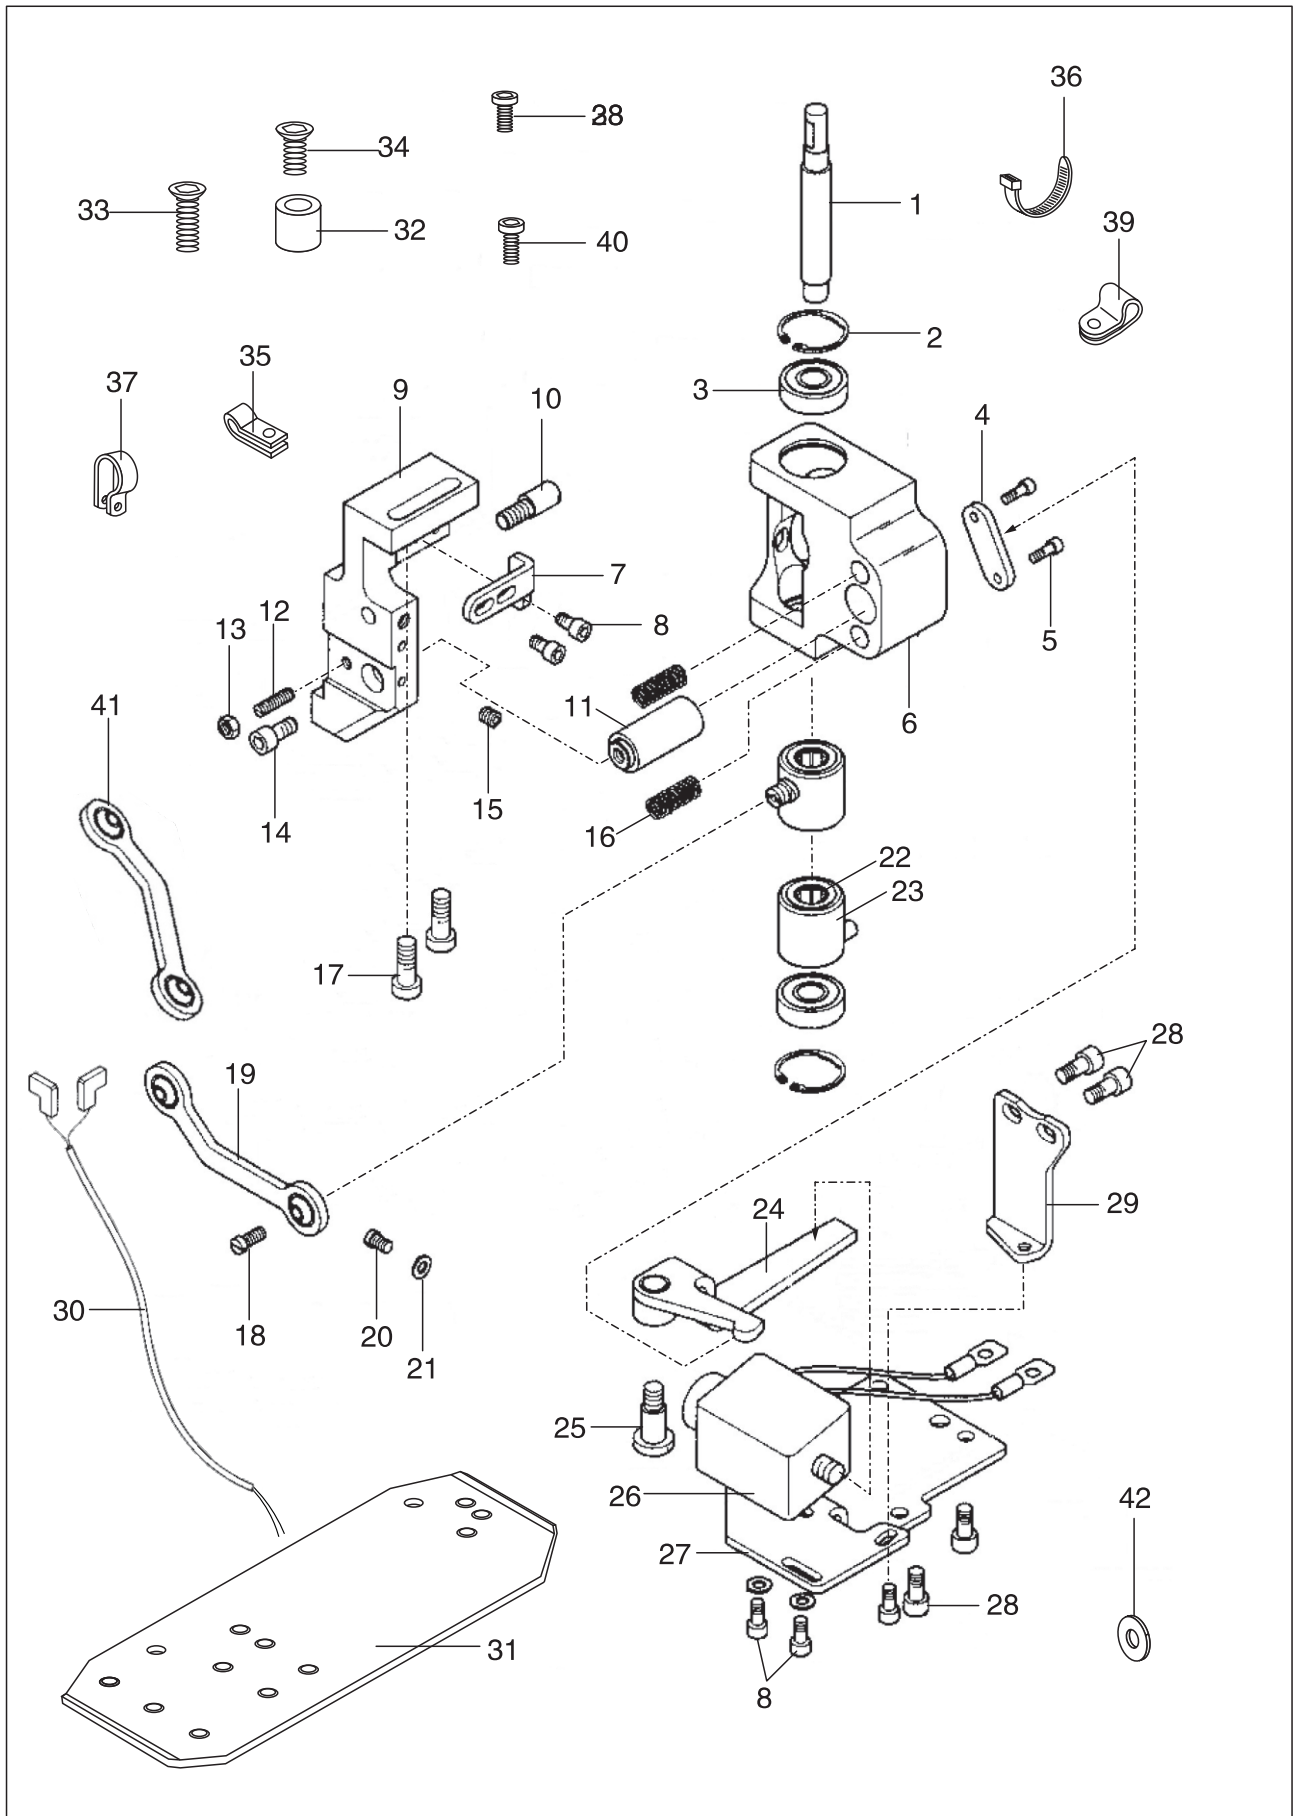

23. Reverse and bottom bed components

23. Reverse and bottom bed components

No	PARTS NO.	PARTS NAME	QTY						REMARK
			621	621CX	621-D1	621CX-D1	621-D2	621CX-D2	
1	13WF3-040	Driving shaft	/	/	/	/	1	1	
2	13WF3-079	Retaining ring	/	/	/	/	2	2	
3	8X22X7	Bearing	/	/	/	/	2	2	
4	340WF2-005	Plate	/	/	/	/	1	1	
5	228WF4-027	Screw	/	/	/	/	2	2	
6	340WF2-006	Bracket	/	/	/	/	1	1	
7	340WF2-015	Stopper	/	/	/	/	1	1	
8	18WF3-021	Screw	/	/	/	/	5	5	
9	340WF2-014	Bracket	/	/	/	/	1	1	
10	340WF2-007	Pin	/	/	/	/	1	1	
11	340WF2-008	Pin	/	/	/	/	1	1	
12	340WF2-009	Screw	/	/	/	/	1	1	
13	4KT2-008	Nut	/	/	/	/	1	1	
14	80WF6-028	Screw	/	/	/	/	1	1	
15	42WF2-010	Screw	/	/	/	/	1	1	
16	340WF2-010	Spring	/	/	/	/	2	2	
17	6K2-024	Screw	/	/	/	/	2	2	
18	274WF3-026	Screw	/	/	/	/	1	1	
19	340WF2-012	Link	/	/	/	/	1	1	
20	340WF2-011	Screw	/	/	/	/	1	1	
21	2KT7-009	Washer	/	/	/	/	4	4	
22	BN06014	Clutch	/	/	/	/	2	2	
23	13WF3-041	Bush	/	/	/	/	2	2	
24	340WF2-003	Driving lever	/	/	/	/	1	1	
25	340WF2-004	Screw	/	/	/	/	1	1	
26	319WF3-015	Reverse feed solenoid	/	/	/	/	1	1	
27	340WF2-001	Bracket	/	/	/	/	1	1	
28	53WF5-008	Screw	/	/	/	/	4	4	
29	340WF2-002	Plate	/	/	/	/	1	1	
30	319WF2-012	Wire	/	/	/	/	1	1	
31	319WF2-006	Bottom bed	/	/	/	/	1	1	
32	340WF1-002	Support	/	/	/	/	1	1	
33	340WF1-003	Screw	/	/	/	/	1	1	
34	319WF2-010	Screw	/	/	/	/	2	2	
35	80WF2-020	Wire clamp	/	/	/	/	1	/	
36	2KT7-001a	Band	/	/	/	/	1	/	
37	80WF5-014	Clamp	/	/	/	/	2	/	
38	89WF2-016	Screw	/	/	/	/	1	/	
39	274WF5-004	Clamp	/	/	/	/	1	1	
40	13WF6-010	Screw	/	/	/	/	1	1	
41	319WF3-037	Link	/	/	/	/	1	1	
42	13WF3-075	Washer	/	/	/	/	2	2