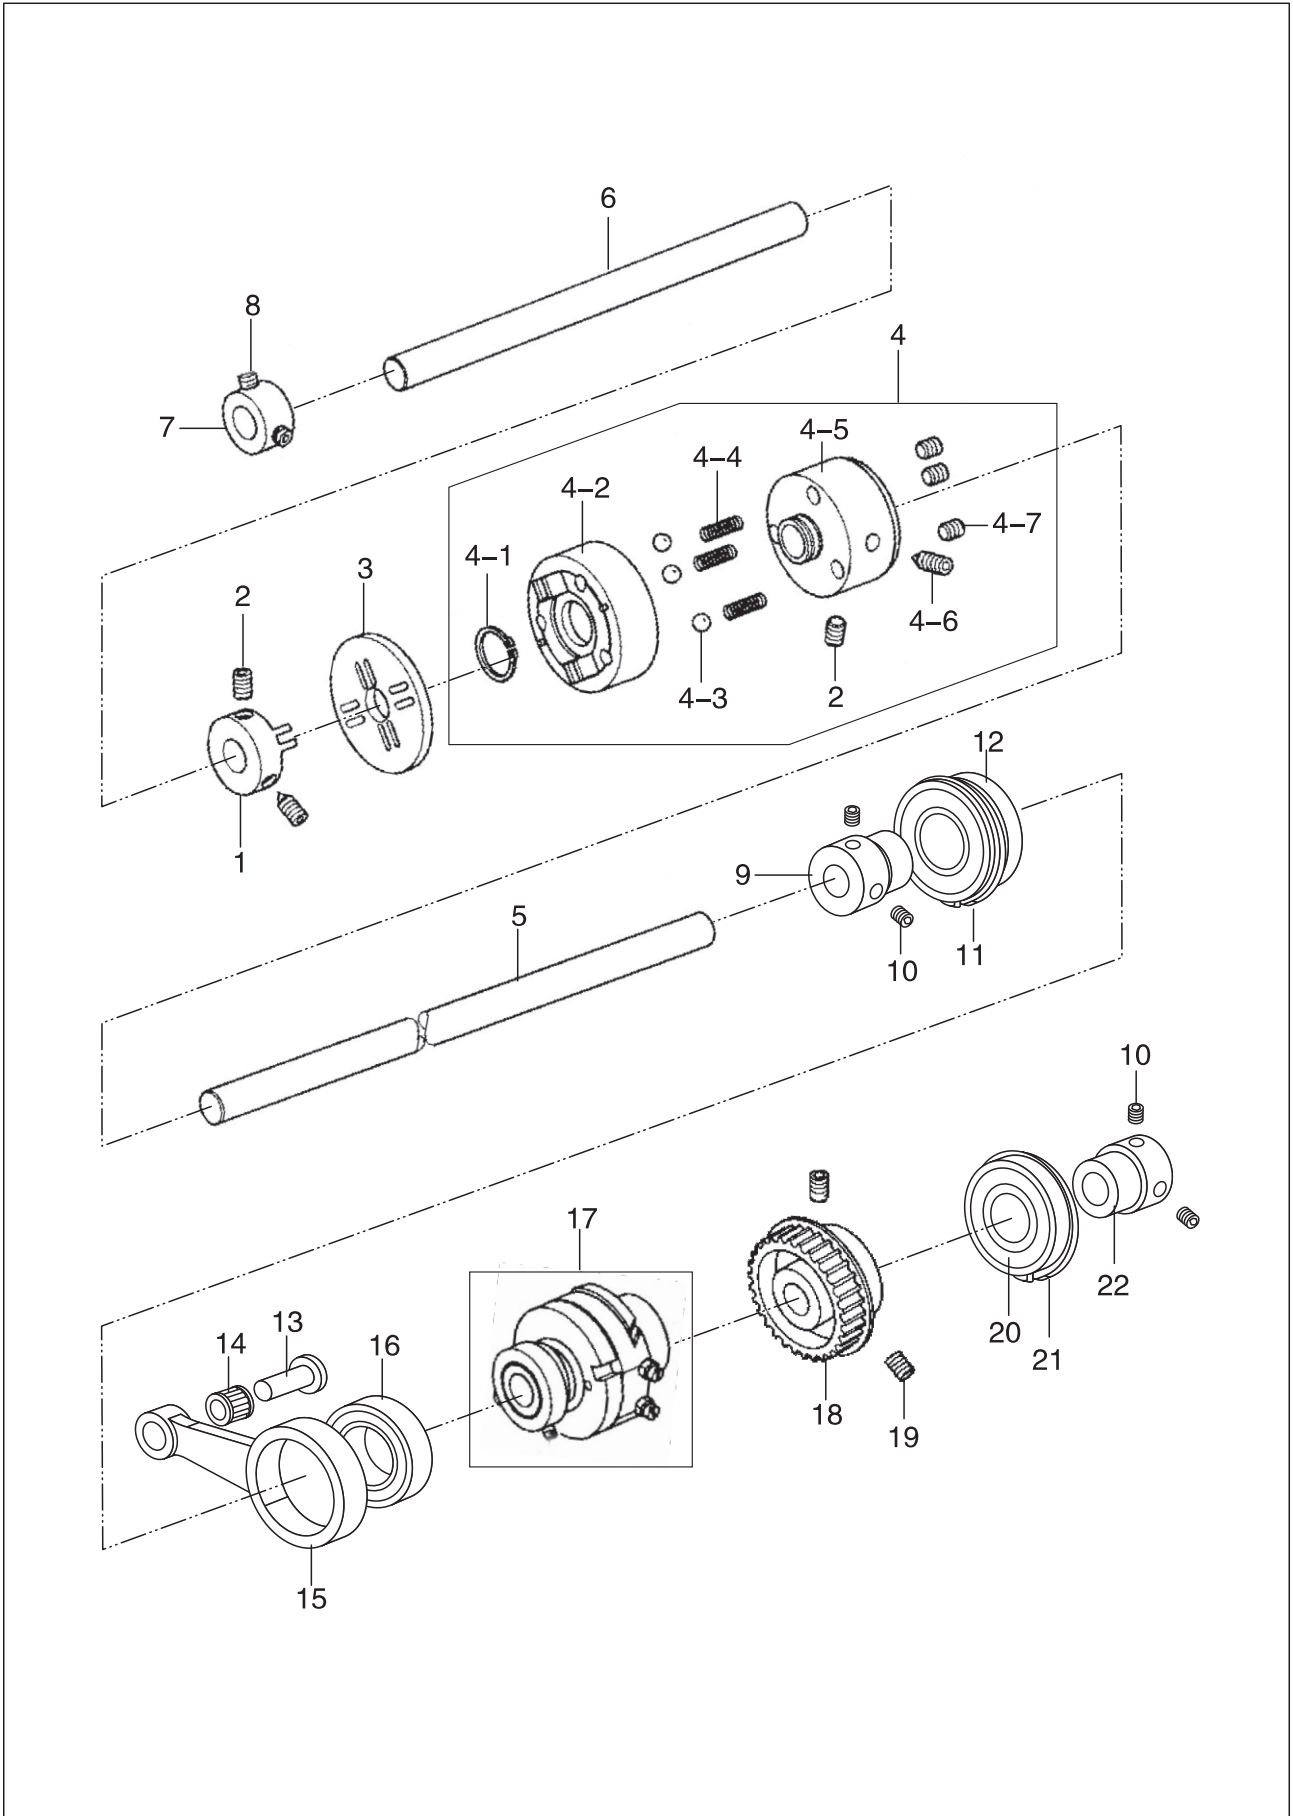

10. Safety clutch mechanism

10. Safety clutch mechanism

No	PARTS NO.	PARTS NAME	QTY						REMARK
			621	621CX	621-D1	621CX-D1	621-D2	621CX-D2	
1	274WF1-031	Coupling joint, L	1	1	1	1	1	1	
2	274WF1-029C	Screw	3	3	3	3	3	3	
3	274WF1-030	Coupling plate	1	1	1	1	1	1	
4	274WF1-029	Safety clutch	1	1	1	1	1	1	
4-1	GB894.1 16	Retaining ring	1	1	1	1	1	1	
4-2	274WF1-029F	Coupling joint, R	1	1	1	1	1	1	
4-3	Φ6.35	Steel ball	3	3	3	3	3	3	
4-4	274WF1-029D	Spring	3	3	3	3	3	3	
4-5	274WF1-029A	Coupling base	1	1	1	1	1	1	
4-6	274WF1-029B	Screw	1	1	1	1	1	1	
4-7	274WF1-029E	Screw	3	3	3	3	3	3	
5	274WF1-026	Lower shaft (R)	1	1	1	1	1	1	
6	319WF1-001	Lower shaft (L)	1	1	1	1	1	1	
7	274WF1-032	Collar	3	3	3	3	3	3	
8	80WF6-036	Screw	6	6	6	6	6	6	
9	274WF1-028	Bush	1	1	/	/	/	/	
10	274WF1-019	Screw	4	4	2	2	2	2	
11	15X35X11	Snap ring	1	1	1	1	1	1	
12	15202 15X35X11	Bearing	1	1	1	1	1	1	
13	274WF3-015	Pin	1	1	1	1	1	1	
14	8X11X10	Needle bearing	1	1	1	1	1	1	
15	274WF3-016	Link	1	1	1	1	1	1	
16	30X47X9	Bearing	1	1	1	1	1	1	
17	274WF3-032	Feed regulating assy.	1	1	1	1	1	1	
18	274WF1-025	Lower pulley	1	1	1	1	1	1	
19	72WF2-014	Screw	2	2	2	2	2	2	
20	15203Z 17X40X12	Bearing	1	1	1	1	1	1	
21	1WF2-081	Snap ring	1	1	1	1	1	1	
22	13WF1-070	Bush	1	1	1	1	1	1