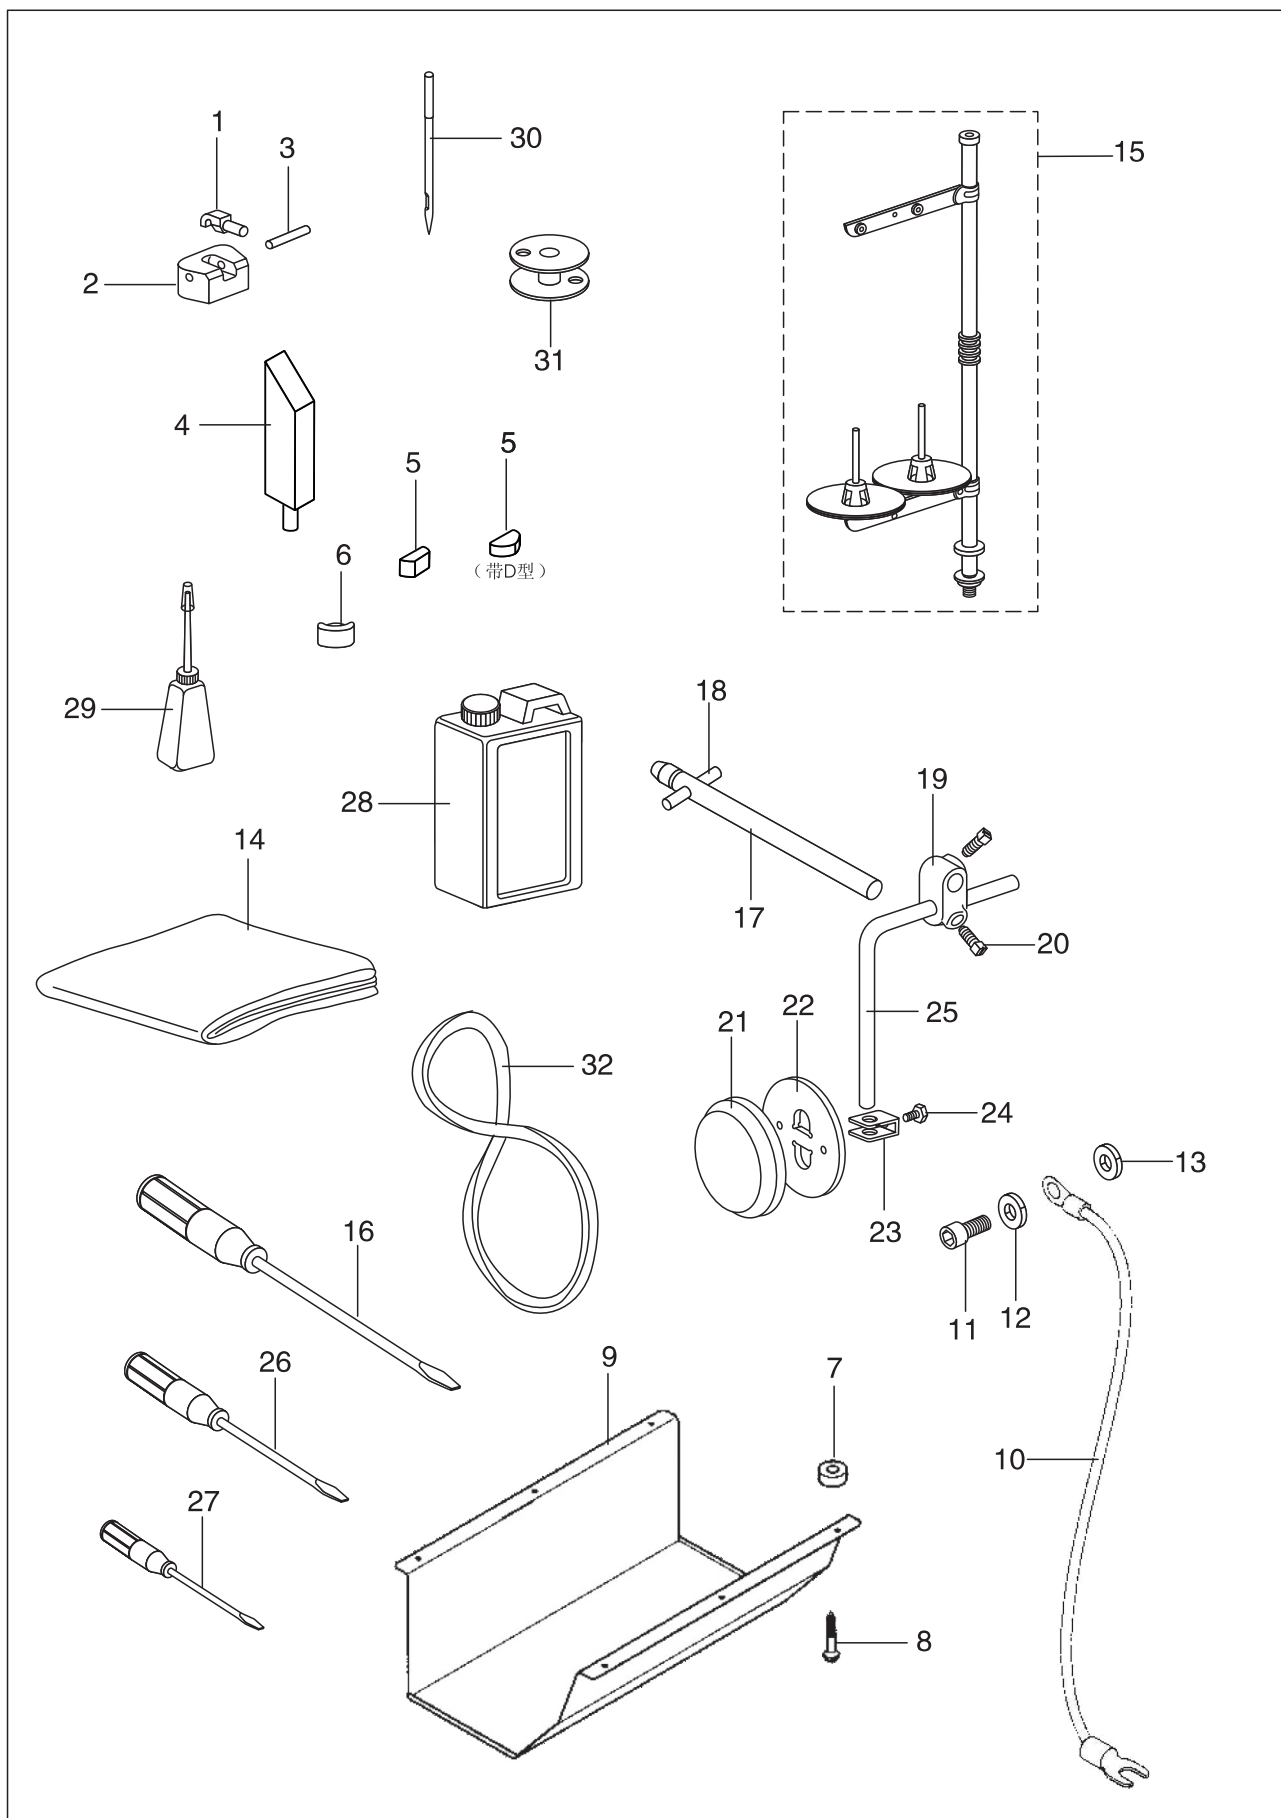

21. Accessories

21. Accessories

No	PARTS NO.	PARTS NAME	QTY						REMARK
			621	621CX	621-D1	621CX-D1	621-D2	621CX-D2	
1	13WF7-003	Pin shaft	2	2	2	2	2	2	
2	274WF6-011	Cushion	2	2	2	2	2	2	
3	274WF6-010	Hinge	2	2	2	2	2	2	
4	274WF6-009	Machine head support	/	/	1	1	1	1	
	343WF1-001	Machine head support	1	1	/	/	/	/	
5	274WF6-014	Pad, small	/	/	2	2	2	2	
6	13WF7-005	Pad, big	2	2	2	2	2	2	
7	274WF6-008	Oil pan pad	6	6	6	6	6	6	
8	GB950 4X16	Screw	6	6	6	6	6	6	
9	274WF6-007	Oil pan	1	1	1	1	1	1	
10	274WF6-015	Ground wire	1	1	1	1	1	1	
11	GB/T70.1 M5X10	Screw	1	1	1	1	1	1	
12	GB/T95 5	Washer	1	1	1	1	1	1	
13	GB862.2 5	Washer	1	1	1	1	1	1	
14	13F-002	Head cover	1	1	1	1	1	1	
15	113F-001	Thread stand	1	1	1	1	1	1	
16	33TF-012	Screwdriver	1	1	1	1	1	1	
17	13WF5-004	Knee lifter shaft	1	1	1	1	1	1	
18	13WF5-005	Pin	1	1	1	1	1	1	
19	13WF5-006	Connector	1	1	1	1	1	1	
20	22T9-003B4	Screw	2	2	2	2	2	2	
21	1KT5-006	Pad	1	1	1	1	1	1	
22	1KT5-005	Plate	1	1	1	1	1	1	
23	22T9-003B6	Bracket	1	1	1	1	1	1	
24	22T9-003B7	Screw	1	1	1	1	1	1	
25	22T9-003B2	Bent lever	1	1	1	1	1	1	
26	33TF-013	Screwdriver	1	1	1	1	1	1	
27	33TF-014	Screwdriver	1	1	1	1	1	1	
28	1F-009	Oil pot	1	1	1	1	1	1	
29	33TF-011	Oil pot	1	1	1	1	1	1	
30	DPX5 14#	Needle	4	/	4	/	/	4	
	DPX5 19#	Needle	/	4	/	4	4	/	
31	274WF1-001	Bobbin	5	5	/	/	/	/	
	310WF1-001	Bobbin	/	/	5	5	5	5	
32	M52	V-belt	1	1	/	/	/	/