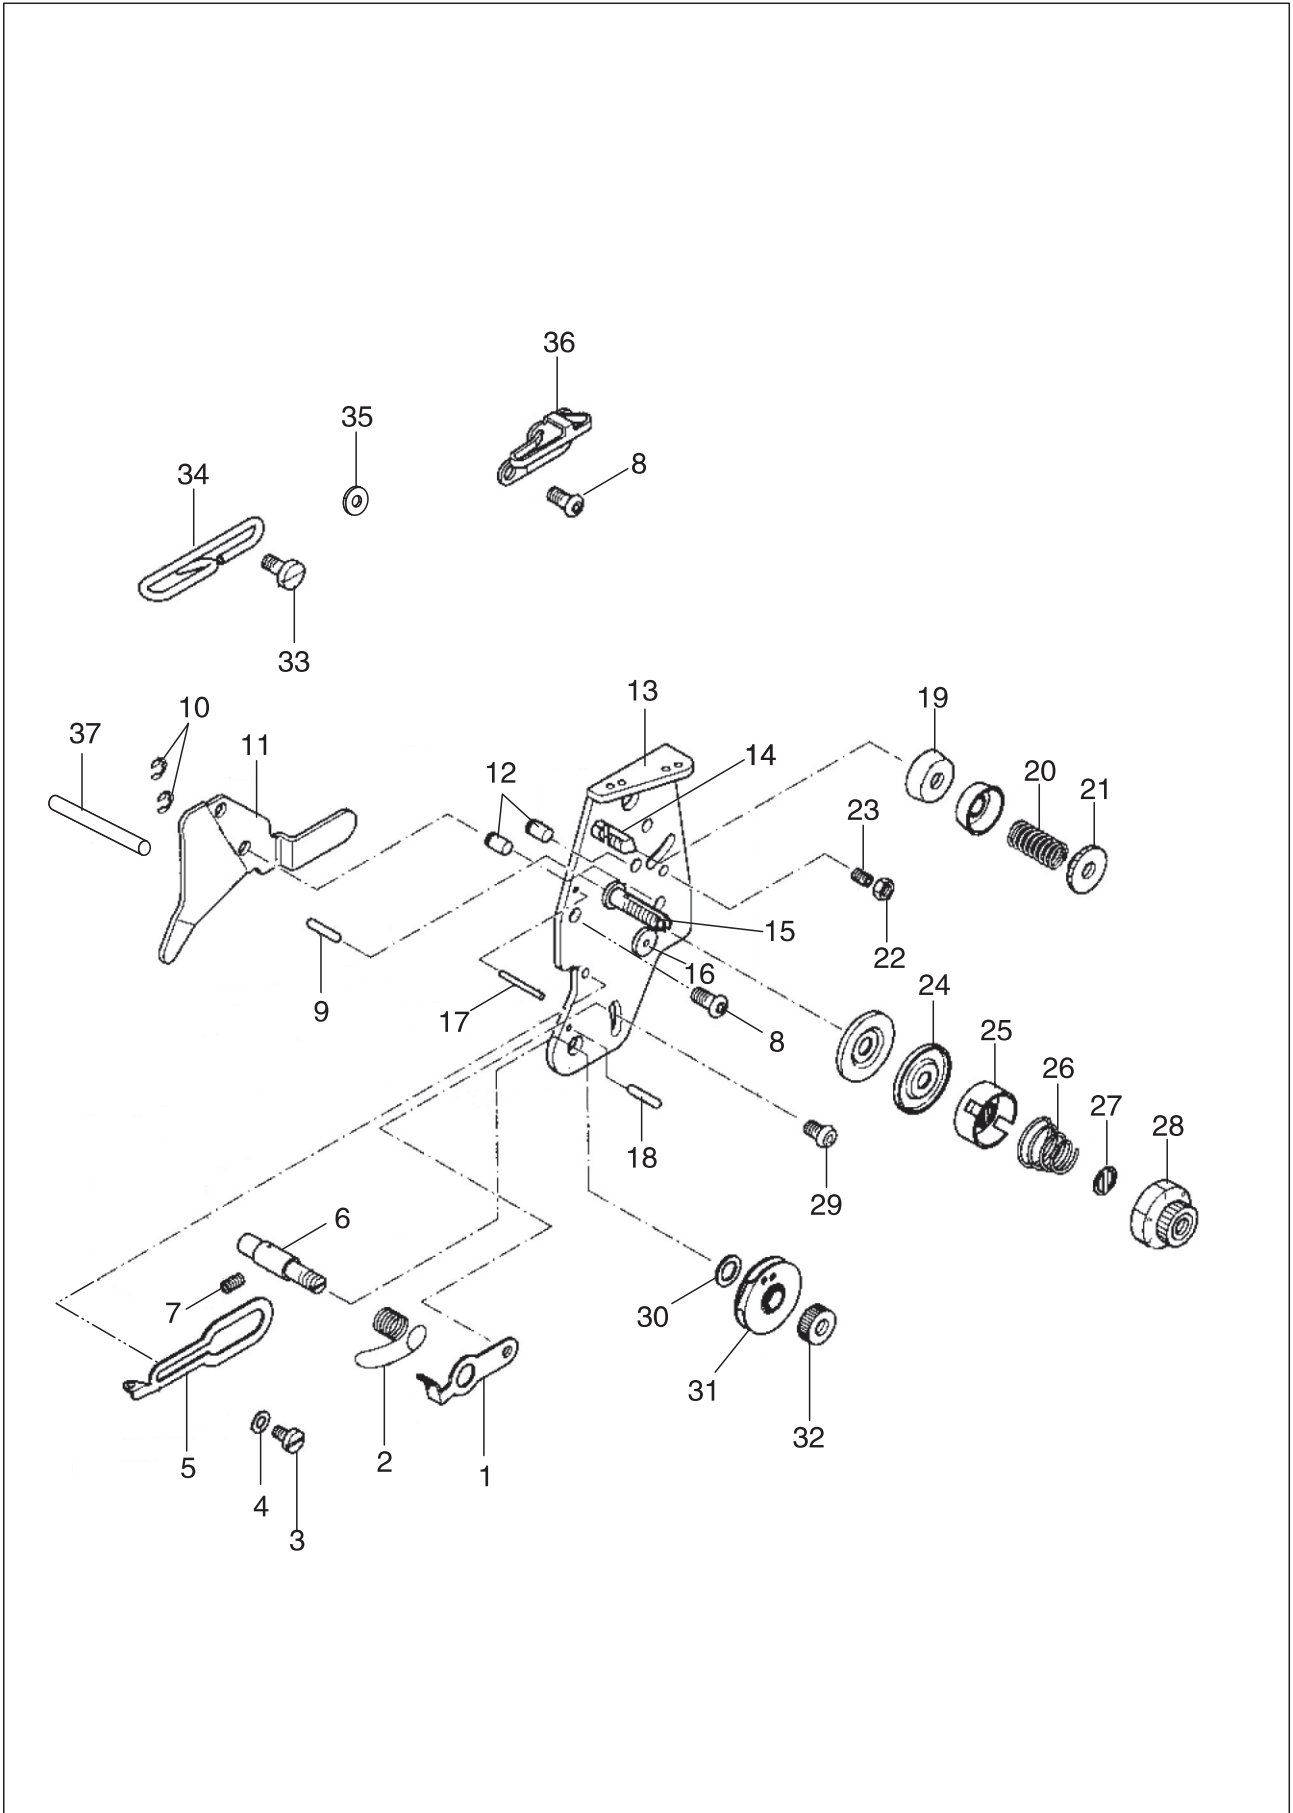

7. Thread tension mechanism

7. Thread tension mechanism

No	PARTS NO.	PARTS NAME	QTY						REMARK
			621	621CX	621-D1	621CX-D1	621-D2	621CX-D2	
1	274WF2-019Q	Stopper	1	1	1	1	1	1	
2	274WF2-019P	Thread take-up spring	1	1	1	1	1	1	
3	13WF2-018	Screw	1	1	1	1	1	1	
4	274WF2-019M	Washer	1	1	1	1	1	1	
5	274WF2-019L	Upper thread guide	1	1	1	1	1	1	
6	274WF2-019N	Shaft	1	1	1	1	1	1	
7	42WF2-010	Screw	1	1	1	1	1	1	
8	274WF2-005	Screw	2	2	2	2	2	2	
9	274WF2-019K	Tension release pin	1	1	1	1	1	1	
10	GB896 3.5	Retaining ring	2	2	2	2	2	2	
11	274WF2-019E	Tension release disc	1	1	1	1	1	1	
12	274WF2-019A3	Pin	2	2	2	2	2	2	
13	274WF2-019A1	Plate	1	1	1	1	1	1	
14	274WF2-019A2	Screw shaft	1	1	1	1	1	1	
15	274WF2-019A5	Screw shaft	1	1	1	1	1	1	
16	274WF2-019A6	Pin	1	1	1	1	1	1	
17	274WF2-019A4	Pin	1	1	1	1	1	1	
18	274WF2-019A7	Pin	1	1	1	1	1	1	
19	274WF2-019B	Tension disc	2	2	2	2	2	2	
20	274WF2-019C	Tension spring	1	1	1	1	1	1	
21	274WF2-019D	Nut	1	1	1	1	1	1	
22	GB/T6170 M4	Nut	1	1	1	1	1	1	
23	123WF3-094	Screw	1	1	1	1	1	1	
24	274WF2-019F	Tension disc	2	2	2	2	2	2	
25	274WF2-019G	Tension release disc	1	1	1	1	1	1	
26	274WF2-019H	Spring	1	/	1	/	/	1	
	276WF2-001A	Spring	/	1	/	1	1	/	
27	274WF2-019I	Stopper disc	1	1	1	1	1	1	
28	274WF2-019J	Nut	1	1	1	1	1	1	
29	274WF2-019R	Screw	1	1	1	1	1	1	
30	274WF2-019S	Washer	1	1	1	1	1	1	
31	274WF2-019T	Thread controller assy.	1	1	1	1	1	1	
32	274WF2-019U	Nut	1	1	1	1	1	1	
33	274WF2-017	Screw	1	1	1	1	1	1	
34	274WF2-016	Lower thread guide	1	1	1	1	1	1	
35	274WF2-018	Washer	1	1	1	1	1	1	
36	274WF2-015	Thread guide	1	1	1	1	1	1	
37	274WF2-020	Pin	1	1	/	/	/	/	
	310WF2-004	Pin	/	/	1	1	1	1