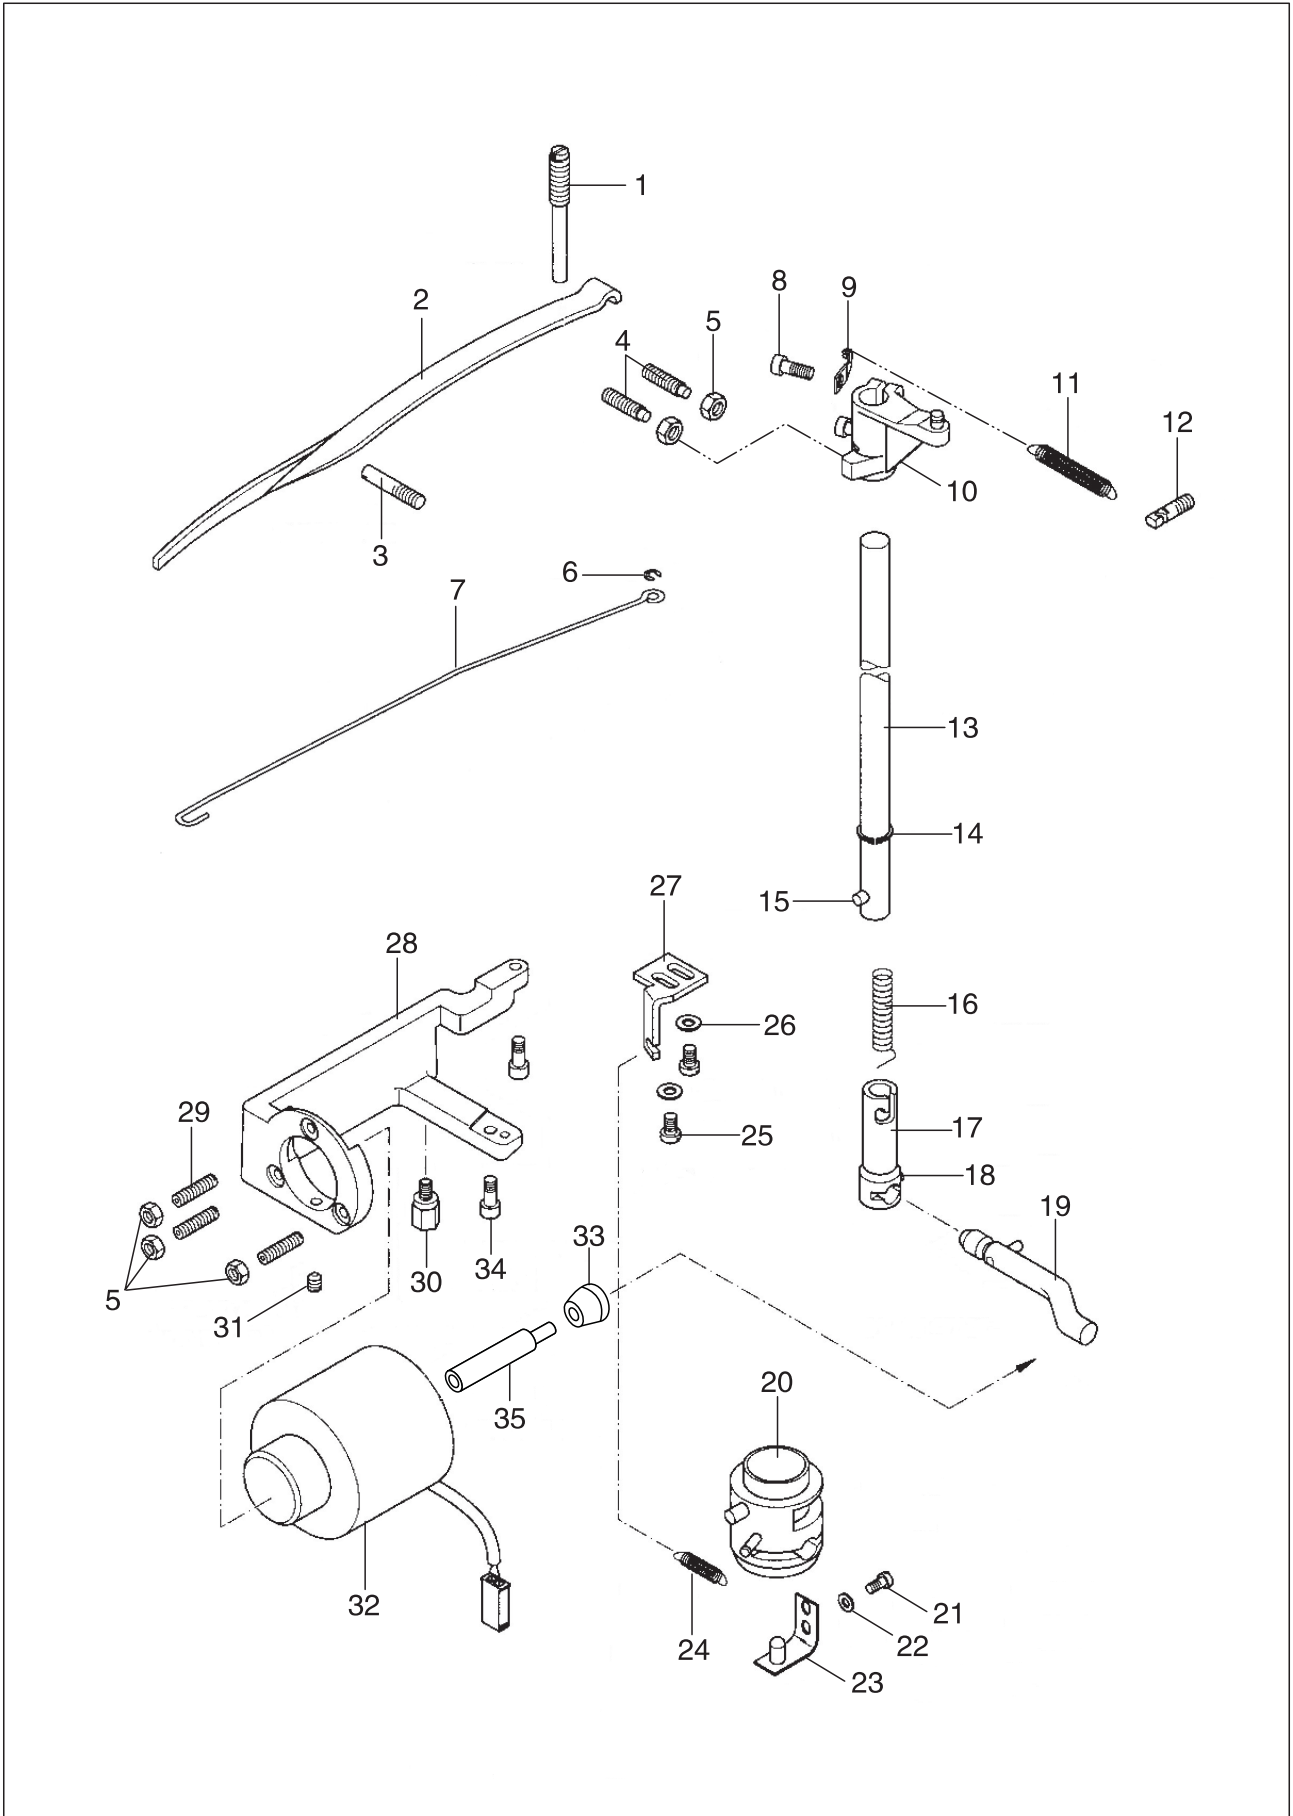

12. Knee lifter mechanism

12. Knee lifter mechanism

No	PARTS NO.	PARTS NAME	QTY						REMARK
			621	621CX	621-D1	621CX-D1	621-D2	621CX-D2	
1	13WF4-030	Screw	1	1	1	1	1	1	
2	274WF4-001	Spring plate	1	1	1	1	1	1	
3	13WF4-029	Pin	1	1	1	1	1	1	
4	274WF4-011	Screw	2	2	2	2	2	2	
5	72WF2-018	Nut	2	2	2	2	5	2	
6	GB896 3.5	Retaining ring	1	1	1	1	1	1	
7	274WF4-010	Lever	1	1	1	1	1	1	
8	80WF6-028	Screw	2	2	2	2	2	2	
9	13WF4-011	Spring hook	1	1	1	1	1	1	
10	274WF4-012	Crank	1	1	1	1	1	1	
11	274WF4-013	Spring	1	1	1	1	1	1	
12	274WF4-014	Spring hook	1	1	1	1	1	1	
13	274WF4-015	Shaft	1	1	1	1	1	1	
14	GB894.1 12	Retaining ring	1	1	1	1	1	1	
15	13WF4-002	Pin	1	1	1	1	1	1	
16	13WF5-002	Spring	1	1	1	1	1	1	
17	13WF5-001	Knee lifter coupling	1	1	1	1	/	/	
	319WF4-001	Knee lifter coupling	/	/	/	/	1	1	
18	16WF1-009	Screw	1	1	1	1	/	/	
	123WF3-094	Screw	/	/	/	/	1	1	
19	319WF4-005	Knee lifter shaft	/	/	/	/	1	1	
20	319WF4-002	Connector	/	/	/	/	1	1	
21	13WF1-067	Screw	/	/	/	/	2	2	
22	319WF4-004	Washer	/	/	/	/	2	2	
23	319WF4-003	Pin assy.	/	/	/	/	1	1	
24	319WF4-006	Spring	/	/	/	/	1	1	
25	319WF4-007	Spring hook	/	/	/	/	1	1	
26	62WF5-018	Screw	/	/	/	/	2	2	
27	13WF3-075	Washer	/	/	/	/	2	2	
28	319WF4-010	Bracket	/	/	/	/	1	1	
29	GB/T77 M6X25	Screw	/	/	/	/	3	3	
30	319WF2-007	Screw	/	/	/	/	2	2	
31	72WF2-014	Screw	/	/	/	/	1	1	
32	319WF4-008	Knee lifter solenoid	/	/	/	/	1	1	
33	319WF4-009	Plastic stopper	/	/	/	/	1	1	
34	69WF1-019	Screw	/	/	/	/	2	2	
35	319WF4-011	Shaft	/	/	/	/	1	1